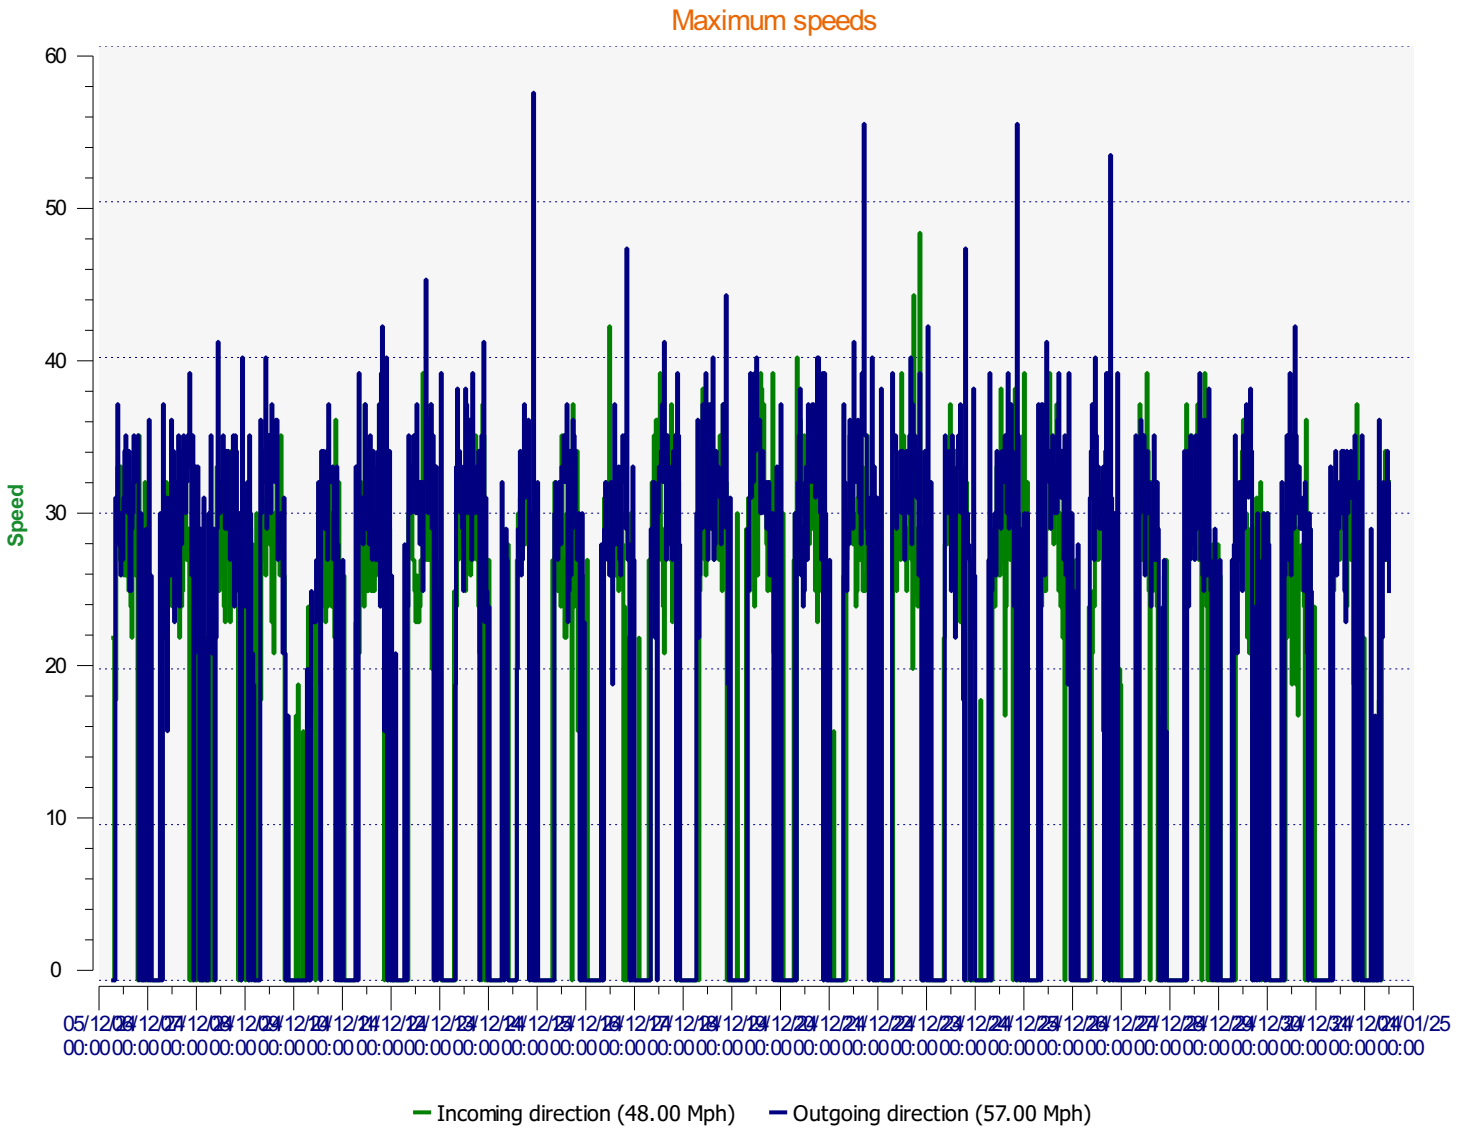

Location:

Comments:

Start date: Thursday, December 5, 2024 7:00 AM
End date: Tuesday, December 31, 2024 12:00 PM

Location:

Comments:

Start date: Thursday, December 5, 2024 7:00 AM
End date: Tuesday, December 31, 2024 12:00 PM

Location:

Comments:

Start date: Thursday, December 5, 2024 7:00 AM
End date: Tuesday, December 31, 2024 12:00 PM

Location:

Comments:

Outgoing vehicles

■	<= 30 Mph : 2,620 - (81.70 %)
■	31 - 35 Mph : 473 - (14.75 %)
■	36 - 40 Mph : 96 - (2.99 %)
■	41 - 45 Mph : 11 - (0.34 %)
■	46 - 65 Mph (et +) : 7 - (0.22 %)

Start date: Thursday, December 5, 2024 7:00 AM
End date: Tuesday, December 31, 2024 12:00 PM

Location:

Comments:

Speed percentiles (incoming)

V30: 21.00Mph **V50:** 23.00Mph **V85:** 28.00Mph

Start date: Thursday, December 5, 2024 7:00 AM
End date: Tuesday, December 31, 2024 12:00 PM

Location:

Comments:

Speed percentile(outgoing)

V30: 23.00Mph **V50:** 25.00Mph **V85:** 31.00Mph

Start date: Thursday, December 5, 2024 7:00 AM
End date: Tuesday, December 31, 2024 12:00 PM

Location:

Comments: