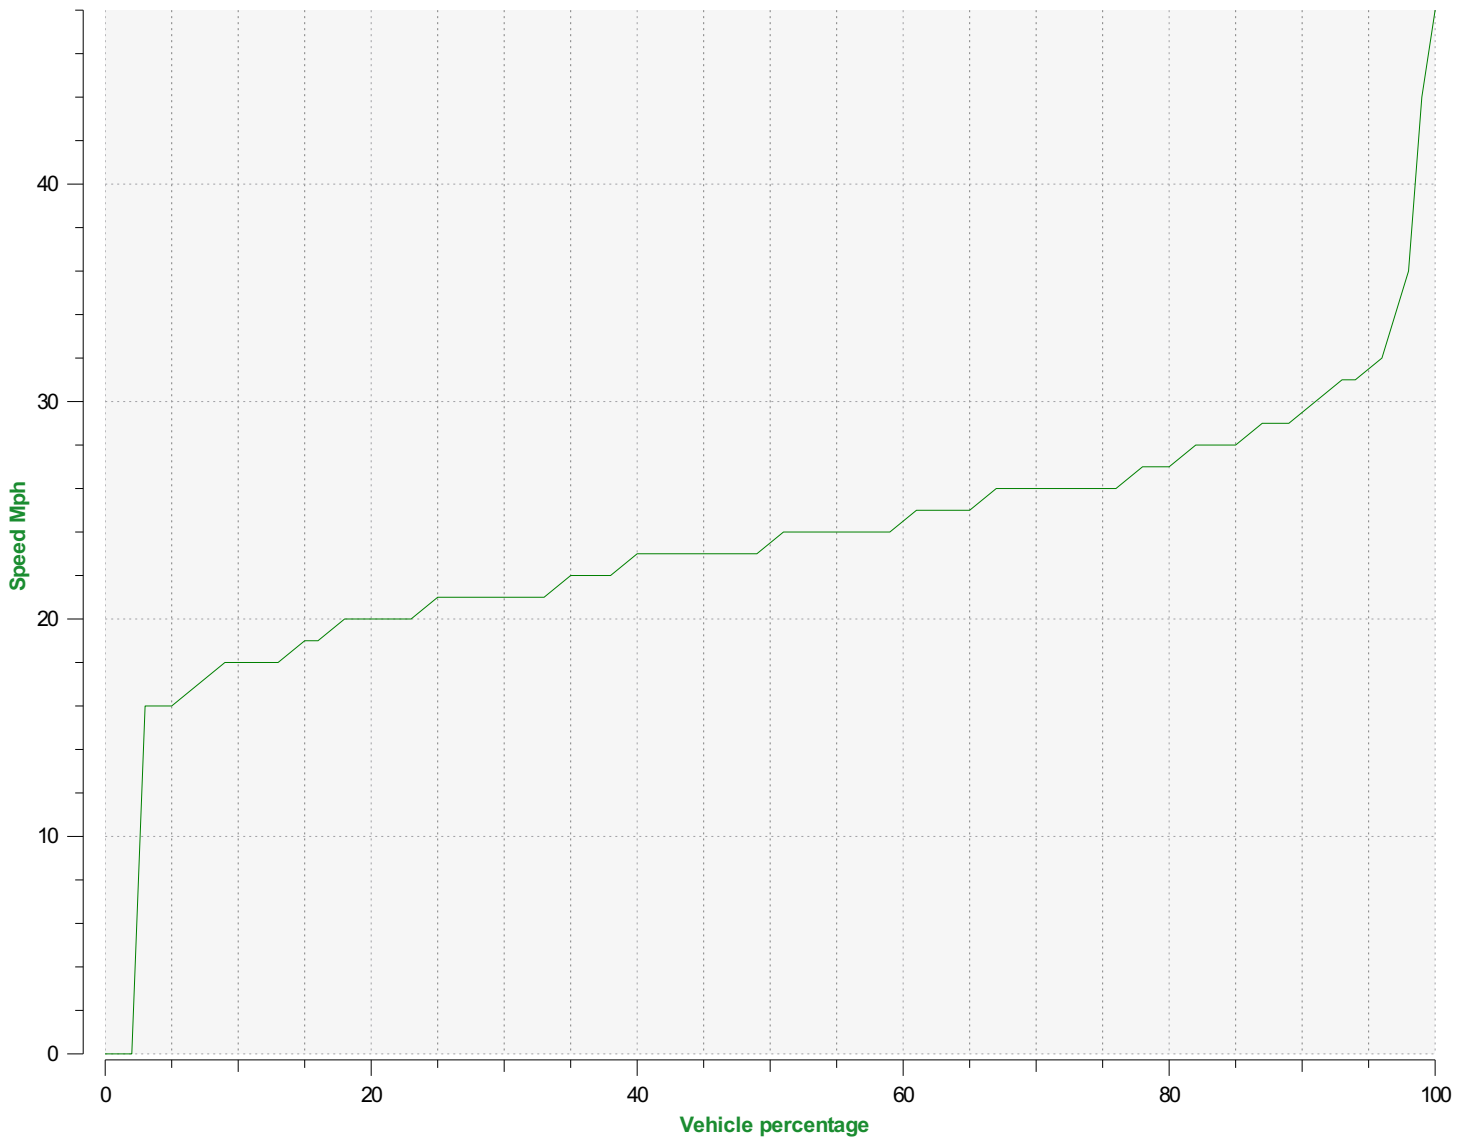

Location:

Comments:

Start date: Thursday, December 5, 2024 7:00 AM
End date: Tuesday, December 31, 2024 12:00 PM

Location:

Comments:

Start date: Thursday, December 5, 2024 7:00 AM
End date: Tuesday, December 31, 2024 12:00 PM

Location:

Comments:

Start date: Thursday, December 5, 2024 7:00 AM
End date: Tuesday, December 31, 2024 12:00 PM

Location:

Comments:

Outgoing vehicles

■	<= 30 Mph : 2,620 - (81.70 %)
■	31 - 35 Mph : 473 - (14.75 %)
■	36 - 40 Mph : 96 - (2.99 %)
■	41 - 45 Mph : 11 - (0.34 %)
■	46 - 65 Mph (et +) : 7 - (0.22 %)

Start date: Thursday, December 5, 2024 7:00 AM
End date: Tuesday, December 31, 2024 12:00 PM

Location:

Comments:

Speed percentiles (incoming)

V30: 21.00Mph **V50:** 23.00Mph **V85:** 28.00Mph

Start date: Thursday, December 5, 2024 7:00 AM
End date: Tuesday, December 31, 2024 12:00 PM

Location:

Comments:

Speed percentile(outgoing)

V30: 23.00Mph **V50:** 25.00Mph **V85:** 31.00Mph

Start date: Thursday, December 5, 2024 7:00 AM
End date: Tuesday, December 31, 2024 12:00 PM

Location:

Comments: