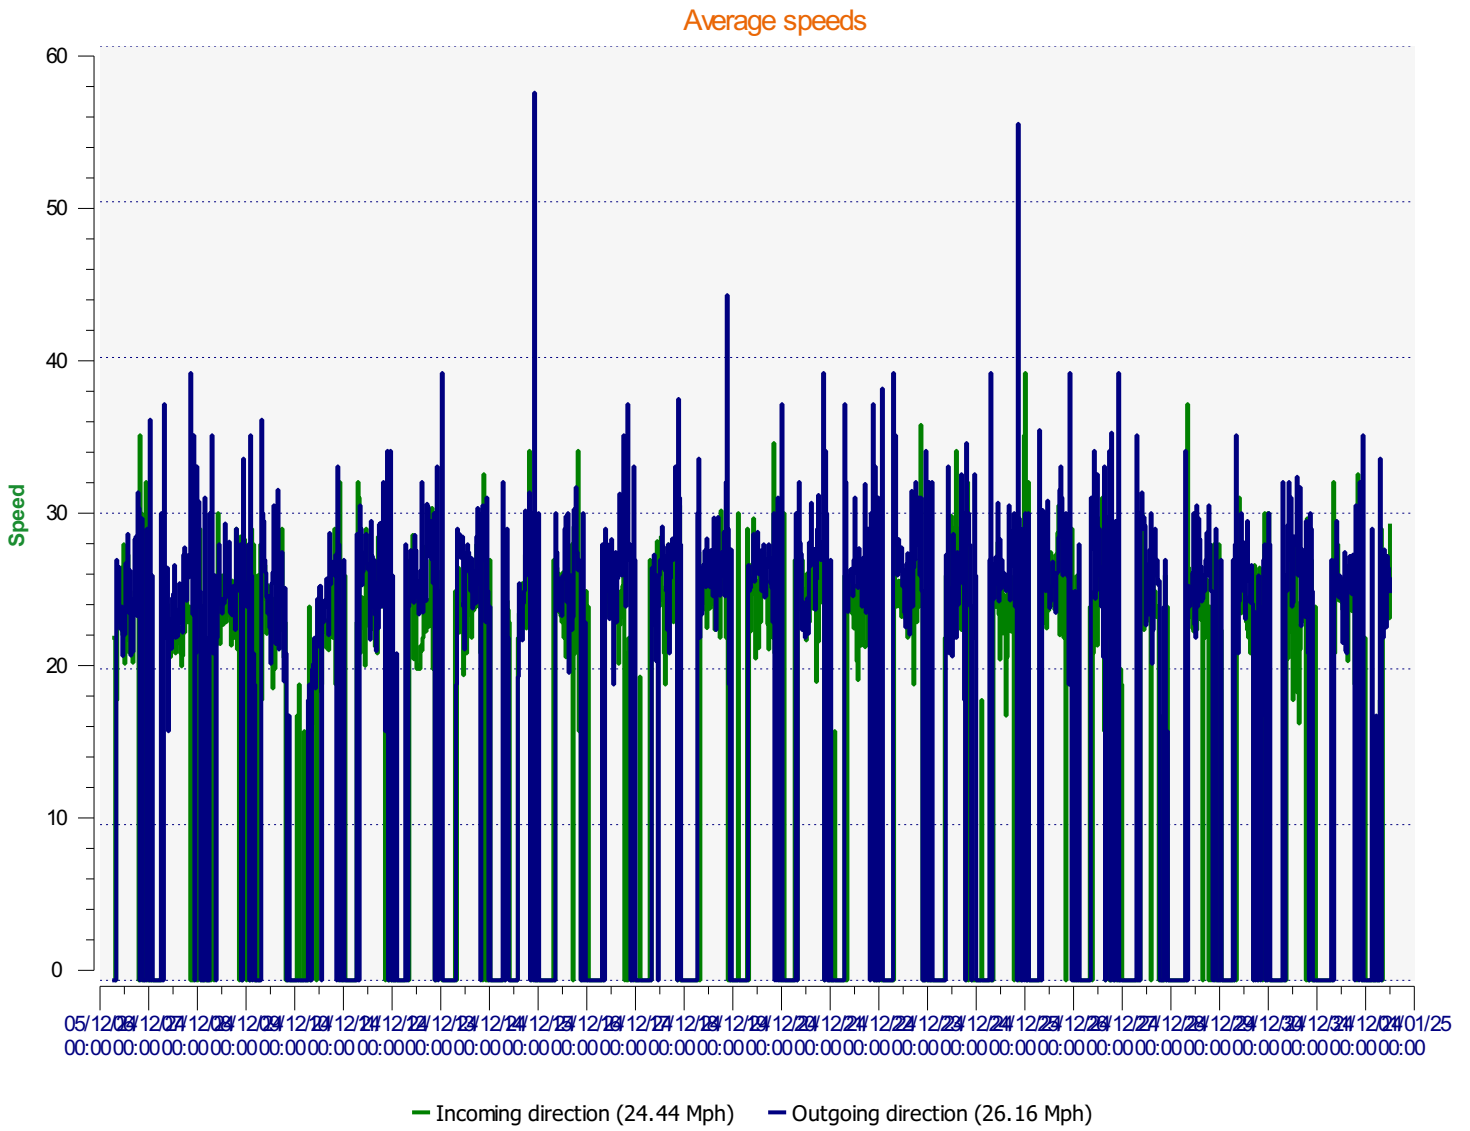

Start date: Thursday, December 5, 2024 7:00 AM
End date: Tuesday, December 31, 2024 12:00 PM

Location:

Comments: