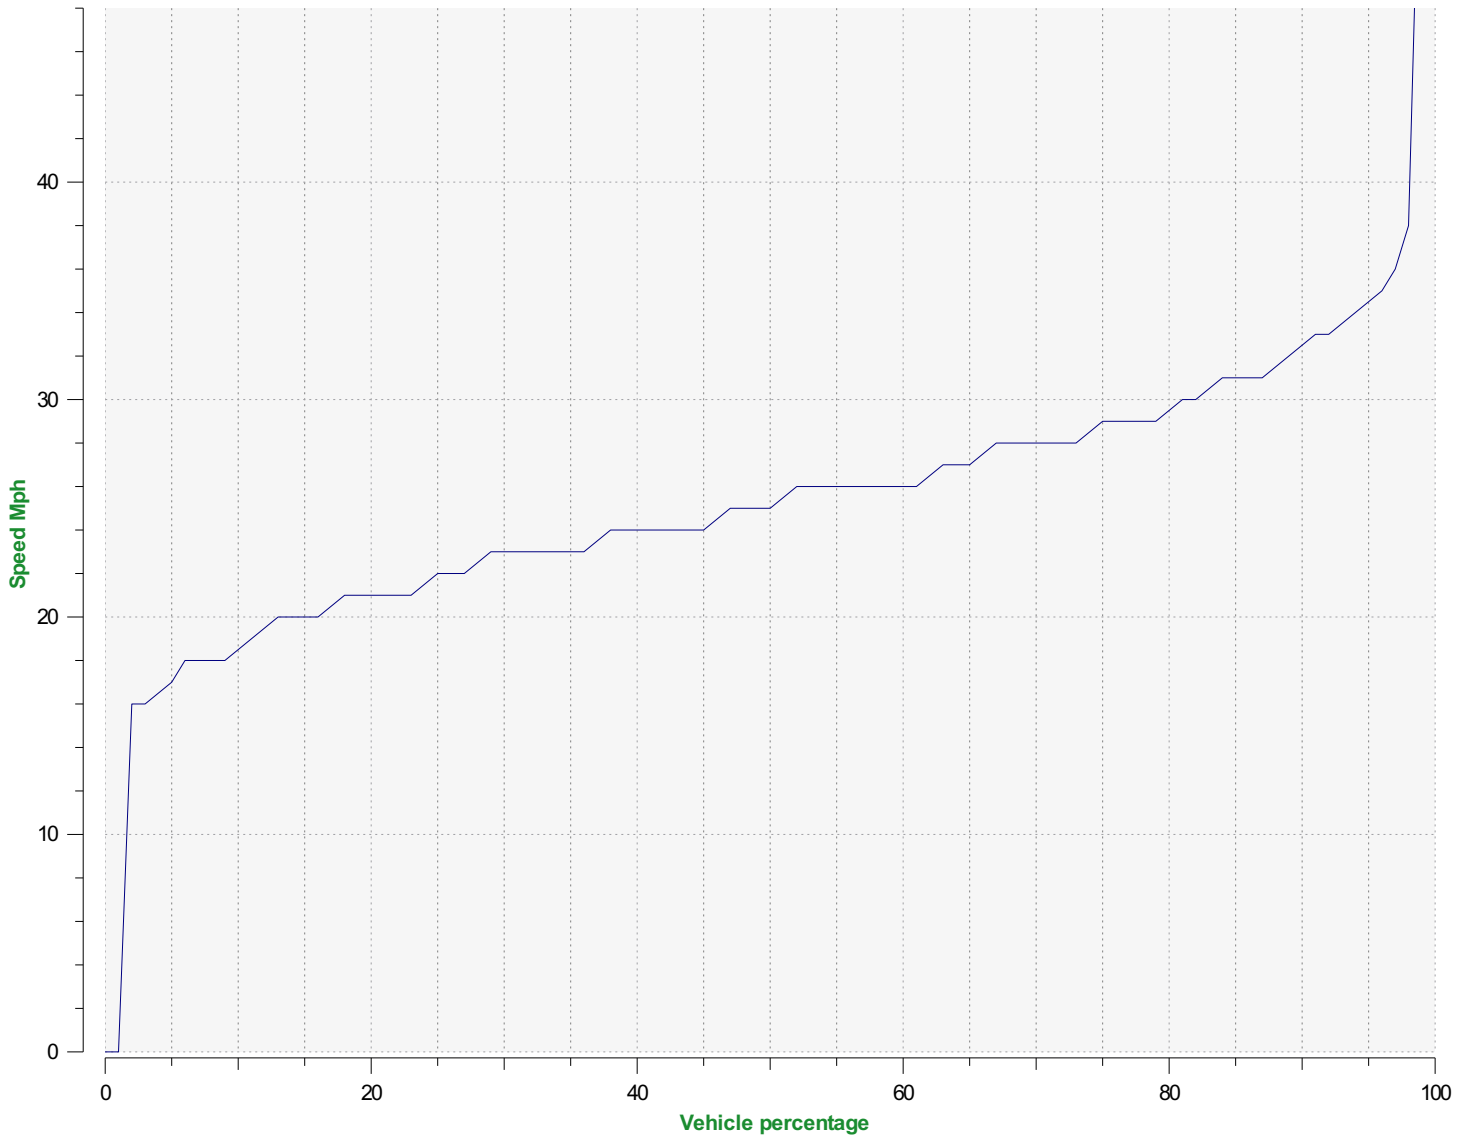

Location:

Comments:

Start date: Thursday, December 5, 2024 7:00 AM
End date: Tuesday, December 31, 2024 12:00 PM

Location:

Comments:

Start date: Thursday, December 5, 2024 7:00 AM
End date: Tuesday, December 31, 2024 12:00 PM

Location:

Comments:

Start date: Thursday, December 5, 2024 7:00 AM
End date: Tuesday, December 31, 2024 12:00 PM

Location:

Comments:

Outgoing vehicles

■	<= 30 Mph : 2,620 - (81.70 %)
■	31 - 35 Mph : 473 - (14.75 %)
■	36 - 40 Mph : 96 - (2.99 %)
■	41 - 45 Mph : 11 - (0.34 %)
■	46 - 65 Mph (et +) : 7 - (0.22 %)

Start date: Thursday, December 5, 2024 7:00 AM
End date: Tuesday, December 31, 2024 12:00 PM

Location:

Comments:

Speed percentiles (incoming)

V30: 21.00Mph **V50:** 23.00Mph **V85:** 28.00Mph

Start date: Thursday, December 5, 2024 7:00 AM
End date: Tuesday, December 31, 2024 12:00 PM

Location:

Comments:

Speed percentile(outgoing)

V30: 23.00Mph **V50:** 25.00Mph **V85:** 31.00Mph

Start date: Thursday, December 5, 2024 7:00 AM
End date: Tuesday, December 31, 2024 12:00 PM

Location:

Comments: