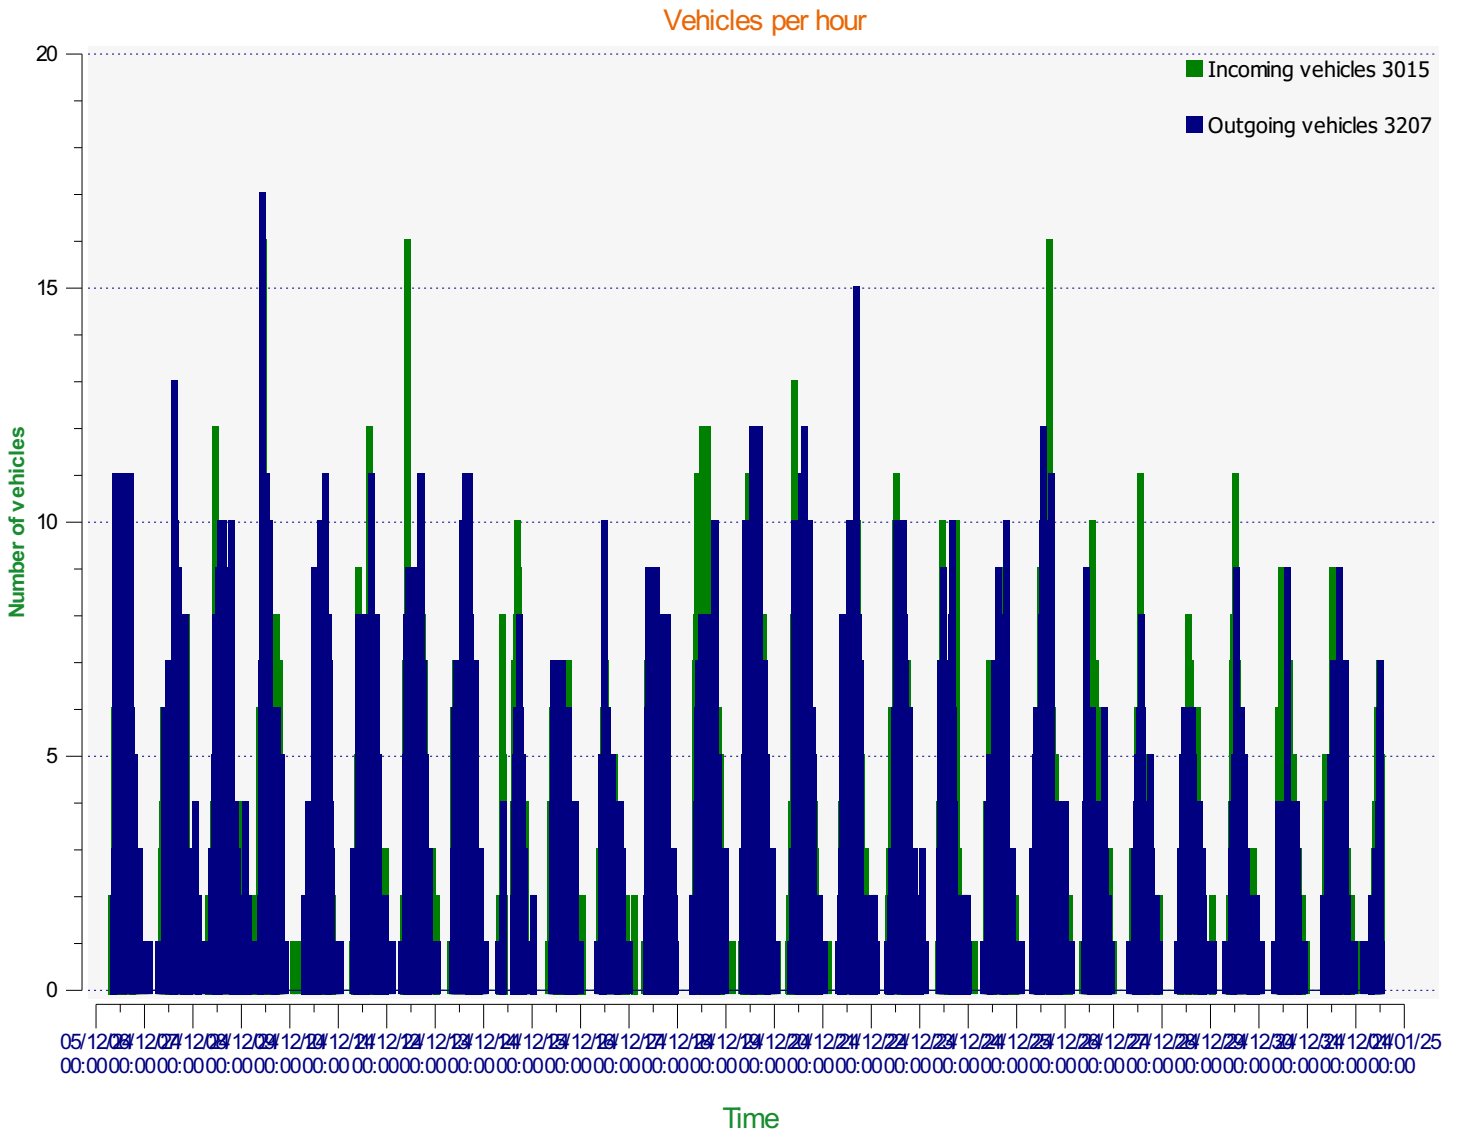

Location:

Comments:

Start date: Thursday, December 5, 2024 7:00 AM
End date: Tuesday, December 31, 2024 12:00 PM

Location:

Comments:

Start date: Thursday, December 5, 2024 7:00 AM
End date: Tuesday, December 31, 2024 12:00 PM

Location:

Comments:

Start date: Thursday, December 5, 2024 7:00 AM
End date: Tuesday, December 31, 2024 12:00 PM

Location:

Comments:

Outgoing vehicles

■	<= 30 Mph : 2,620 - (81.70 %)
■	31 - 35 Mph : 473 - (14.75 %)
■	36 - 40 Mph : 96 - (2.99 %)
■	41 - 45 Mph : 11 - (0.34 %)
■	46 - 65 Mph (et +) : 7 - (0.22 %)

Start date: Thursday, December 5, 2024 7:00 AM
End date: Tuesday, December 31, 2024 12:00 PM

Location:

Comments:

Speed percentiles (incoming)

V30: 21.00Mph **V50:** 23.00Mph **V85:** 28.00Mph

Start date: Thursday, December 5, 2024 7:00 AM
End date: Tuesday, December 31, 2024 12:00 PM

Location:

Comments:

Speed percentile(outgoing)

V30: 23.00Mph **V50:** 25.00Mph **V85:** 31.00Mph

Start date: Thursday, December 5, 2024 7:00 AM
End date: Tuesday, December 31, 2024 12:00 PM

Location:

Comments: