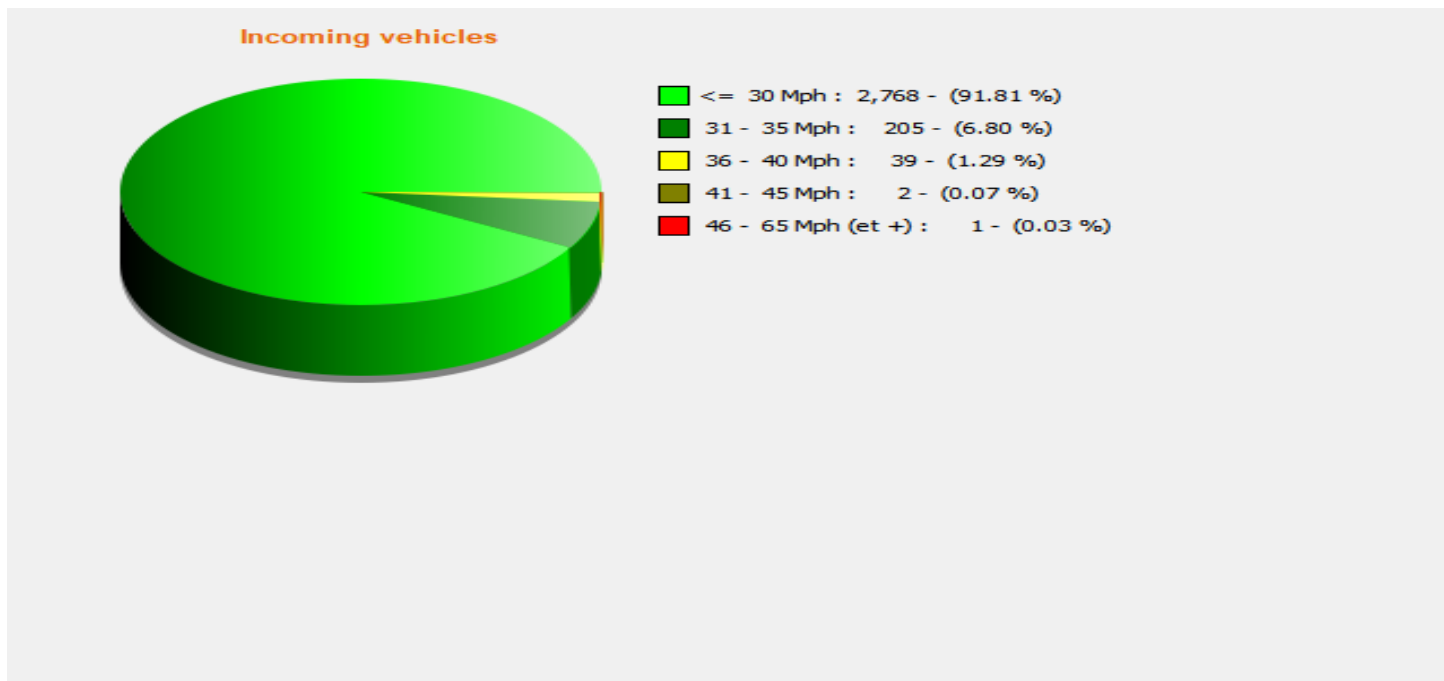

Location:

Comments:

Start date: Thursday, December 5, 2024 7:00 AM
End date: Tuesday, December 31, 2024 12:00 PM

Location:

Comments:

Outgoing vehicles

■	<= 30 Mph : 2,620 - (81.70 %)
■	31 - 35 Mph : 473 - (14.75 %)
■	36 - 40 Mph : 96 - (2.99 %)
■	41 - 45 Mph : 11 - (0.34 %)
■	46 - 65 Mph (et +) : 7 - (0.22 %)

Start date: Thursday, December 5, 2024 7:00 AM
End date: Tuesday, December 31, 2024 12:00 PM

Location:

Comments:

Speed percentiles (incoming)

V30: 21.00Mph **V50:** 23.00Mph **V85:** 28.00Mph

Start date: Thursday, December 5, 2024 7:00 AM
End date: Tuesday, December 31, 2024 12:00 PM