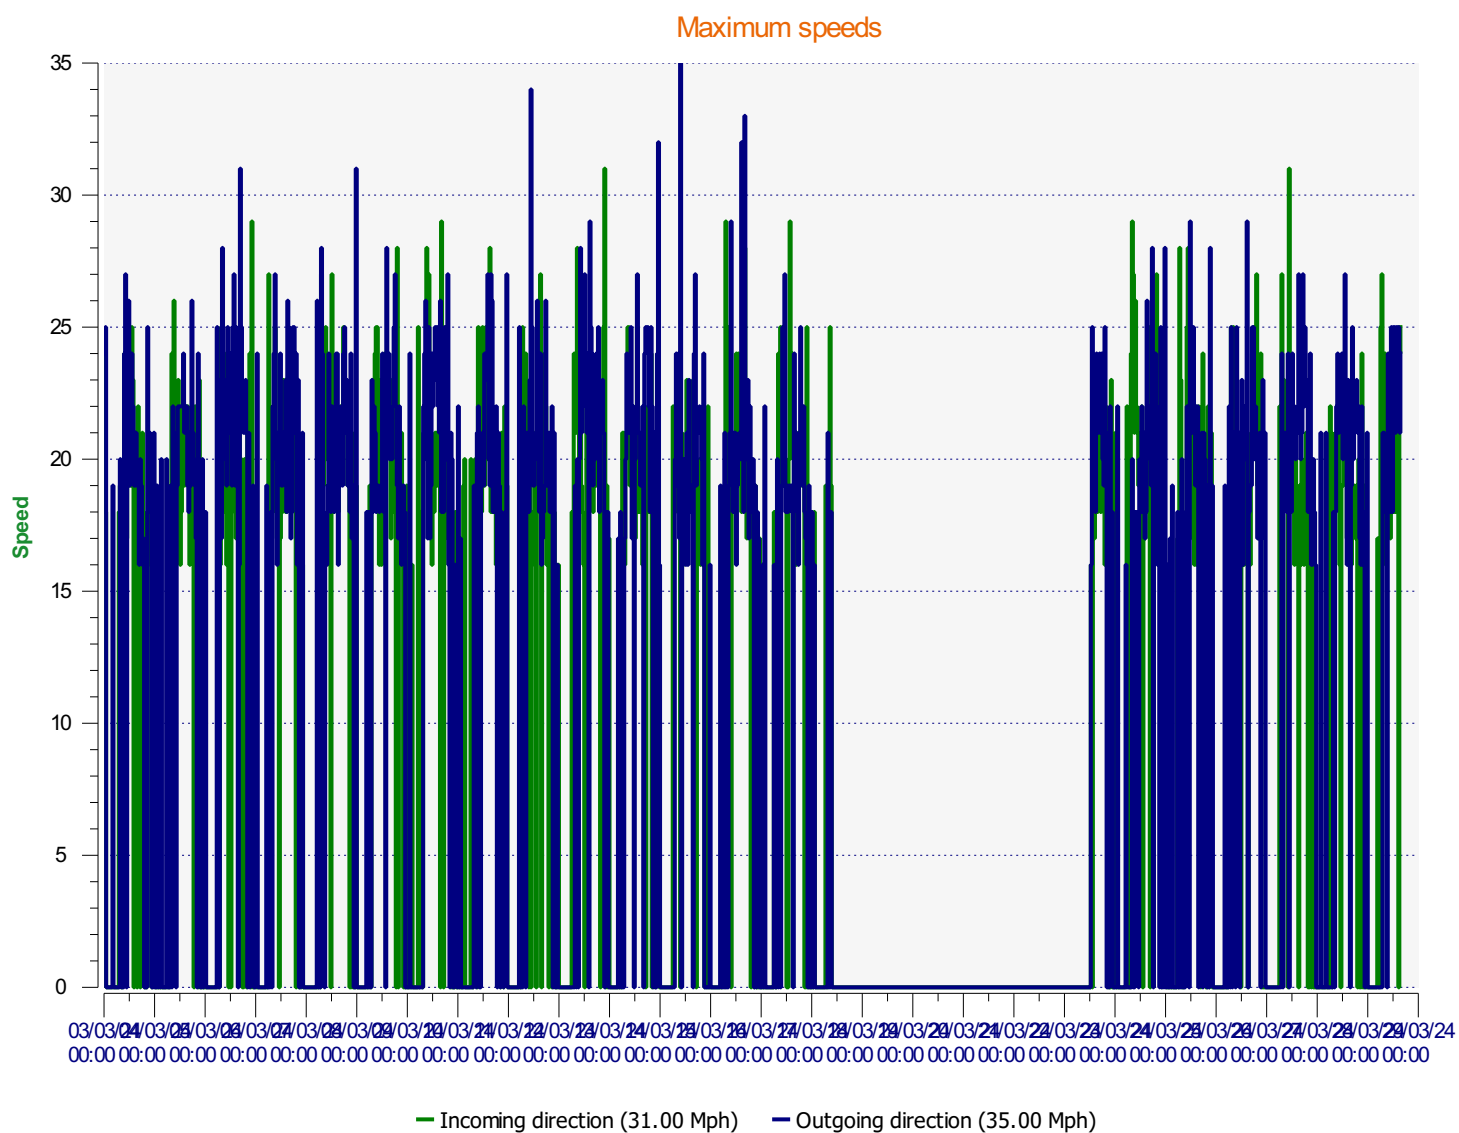

Location:

Comments:

Start date: Sunday, March 3, 2024 12:00 AM
End date: Thursday, March 28, 2024 3:30 PM

Location:

Comments:

Start date: Sunday, March 3, 2024 12:00 AM
End date: Thursday, March 28, 2024 3:30 PM

Location:

Comments:

Start date: Sunday, March 3, 2024 12:00 AM
End date: Thursday, March 28, 2024 3:30 PM

Location:

Comments:

Outgoing vehicles

15 - 20 Mph	: 1,466 - (73.45 %)
21 - 26 Mph	: 494 - (24.75 %)
27 - 32 Mph	: 33 - (1.65 %)
33 - 40 Mph	: 3 - (0.15 %)
41 - 60 Mph (et +)	: 0 - (0.00 %)

Start date: Sunday, March 3, 2024 12:00 AM
End date: Thursday, March 28, 2024 3:30 PM

Location:

Comments:

Speed percentiles (incoming)

V30: 16.00Mph **V50:** 17.00Mph **V85:** 20.00Mph

Start date: Sunday, March 3, 2024 12:00 AM
End date: Thursday, March 28, 2024 3:30 PM

Location:

Comments:

Speed percentile(outgoing)

V30: 16.00Mph **V50:** 17.00Mph **V85:** 21.00Mph

Start date: Sunday, March 3, 2024 12:00 AM
End date: Thursday, March 28, 2024 3:30 PM

Location:

Comments: