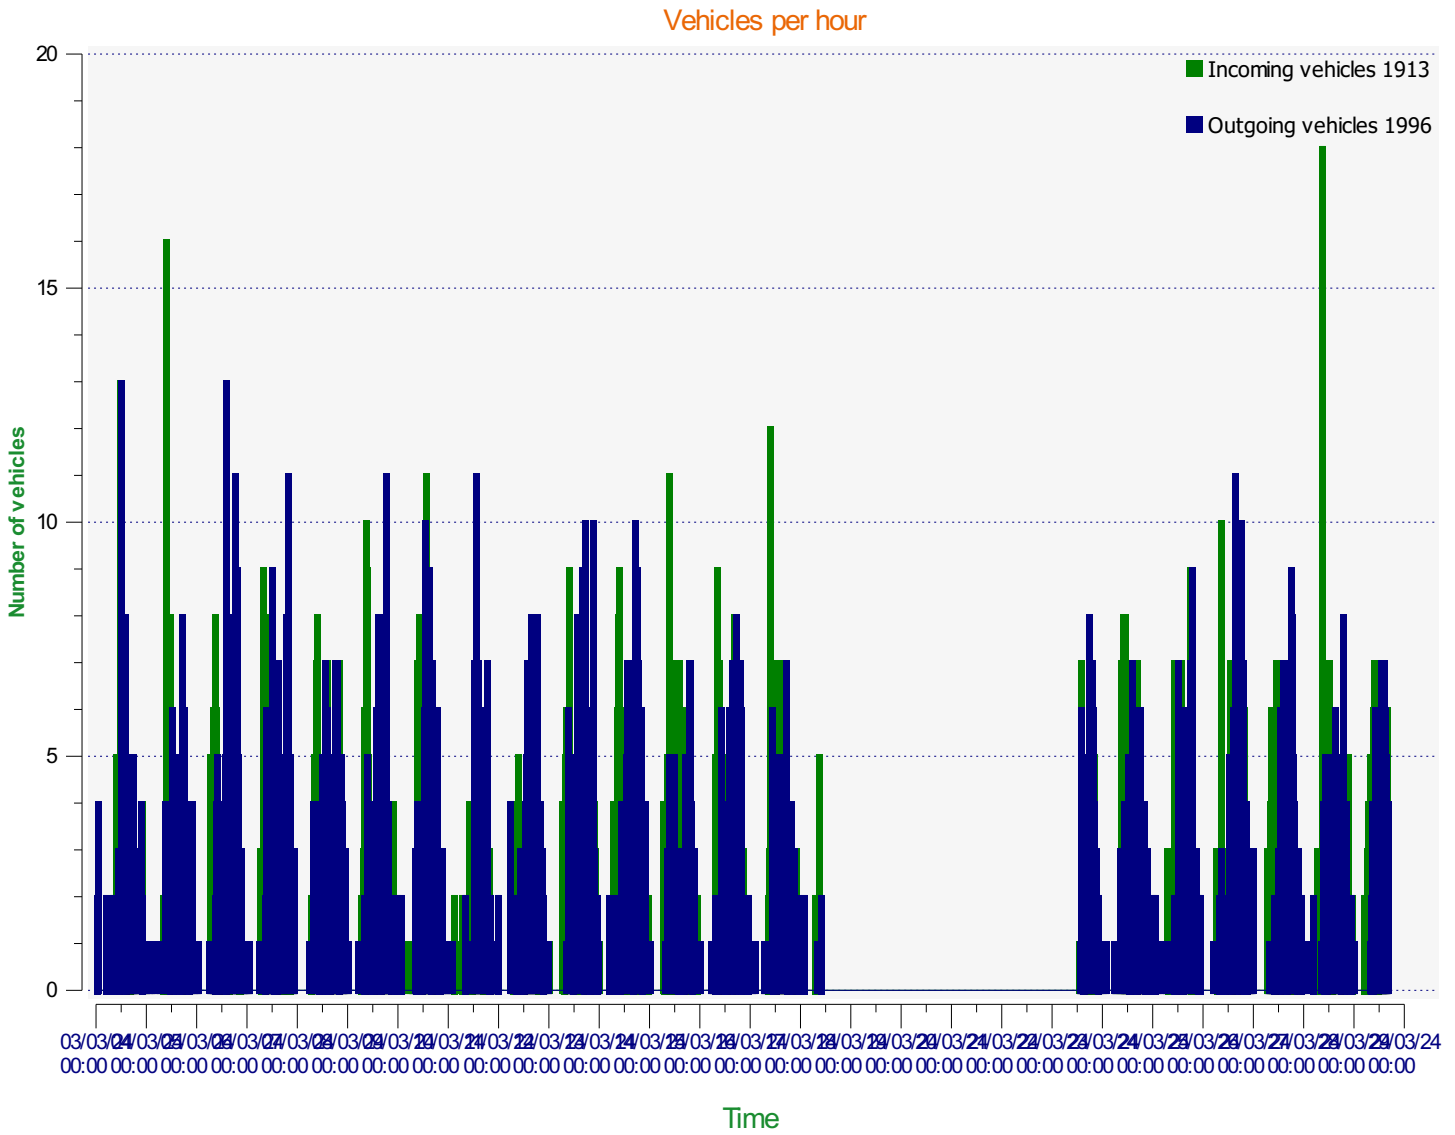

Location:

Comments:

Start date: Sunday, March 3, 2024 12:00 AM
End date: Thursday, March 28, 2024 3:30 PM

Location:

Comments:

Start date: Sunday, March 3, 2024 12:00 AM
End date: Thursday, March 28, 2024 3:30 PM

Location:

Comments:

Start date: Sunday, March 3, 2024 12:00 AM
End date: Thursday, March 28, 2024 3:30 PM

Location:

Comments:

Outgoing vehicles

15 - 20 Mph	: 1,466 - (73.45 %)
21 - 26 Mph	: 494 - (24.75 %)
27 - 32 Mph	: 33 - (1.65 %)
33 - 40 Mph	: 3 - (0.15 %)
41 - 60 Mph (et +)	: 0 - (0.00 %)

Start date: Sunday, March 3, 2024 12:00 AM
End date: Thursday, March 28, 2024 3:30 PM

Location:

Comments:

Speed percentiles (incoming)

V30: 16.00Mph **V50:** 17.00Mph **V85:** 20.00Mph

Start date: Sunday, March 3, 2024 12:00 AM
End date: Thursday, March 28, 2024 3:30 PM

Location:

Comments:

Speed percentile(outgoing)

V30: 16.00Mph **V50:** 17.00Mph **V85:** 21.00Mph

Start date: Sunday, March 3, 2024 12:00 AM
End date: Thursday, March 28, 2024 3:30 PM

Location:

Comments: