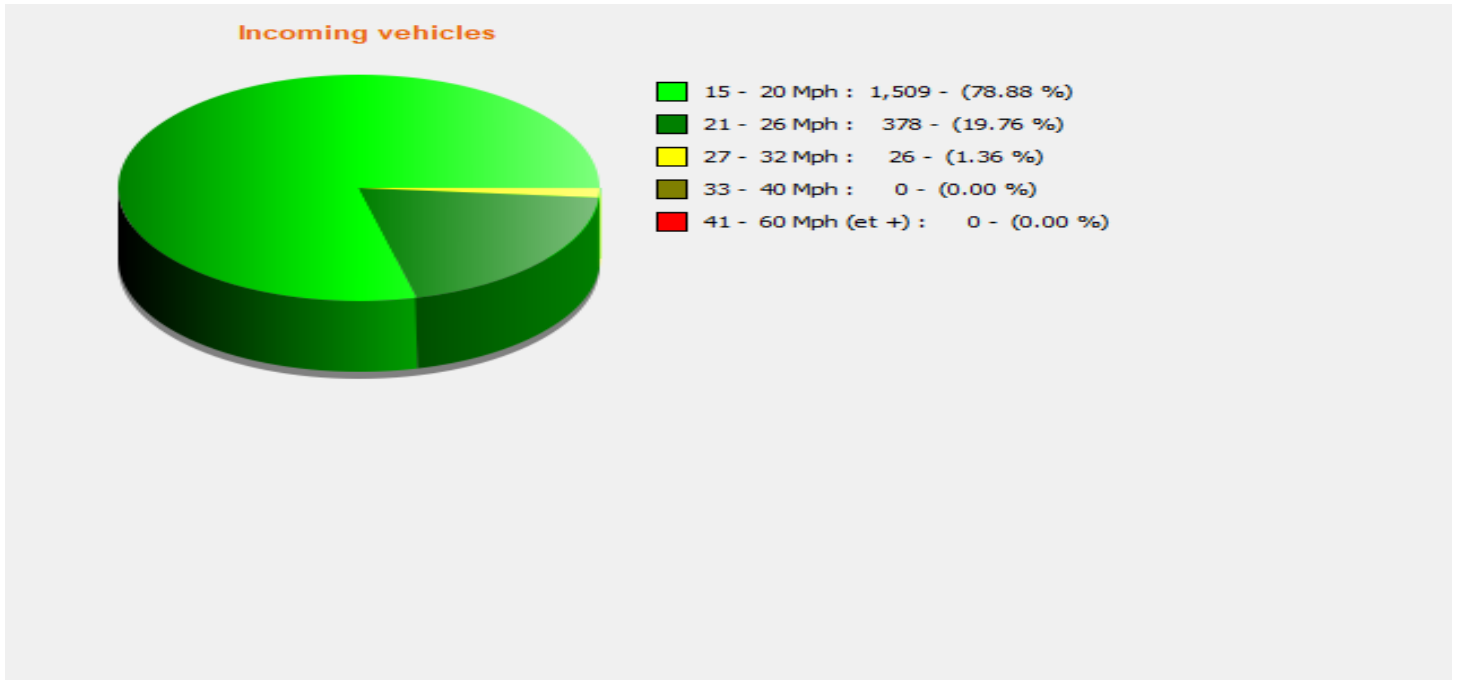

Location:

Comments:

Start date: Sunday, March 3, 2024 12:00 AM
End date: Thursday, March 28, 2024 3:30 PM

Location:

Comments:

Outgoing vehicles

15 - 20 Mph	: 1,466 - (73.45 %)
21 - 26 Mph	: 494 - (24.75 %)
27 - 32 Mph	: 33 - (1.65 %)
33 - 40 Mph	: 3 - (0.15 %)
41 - 60 Mph (et +)	: 0 - (0.00 %)