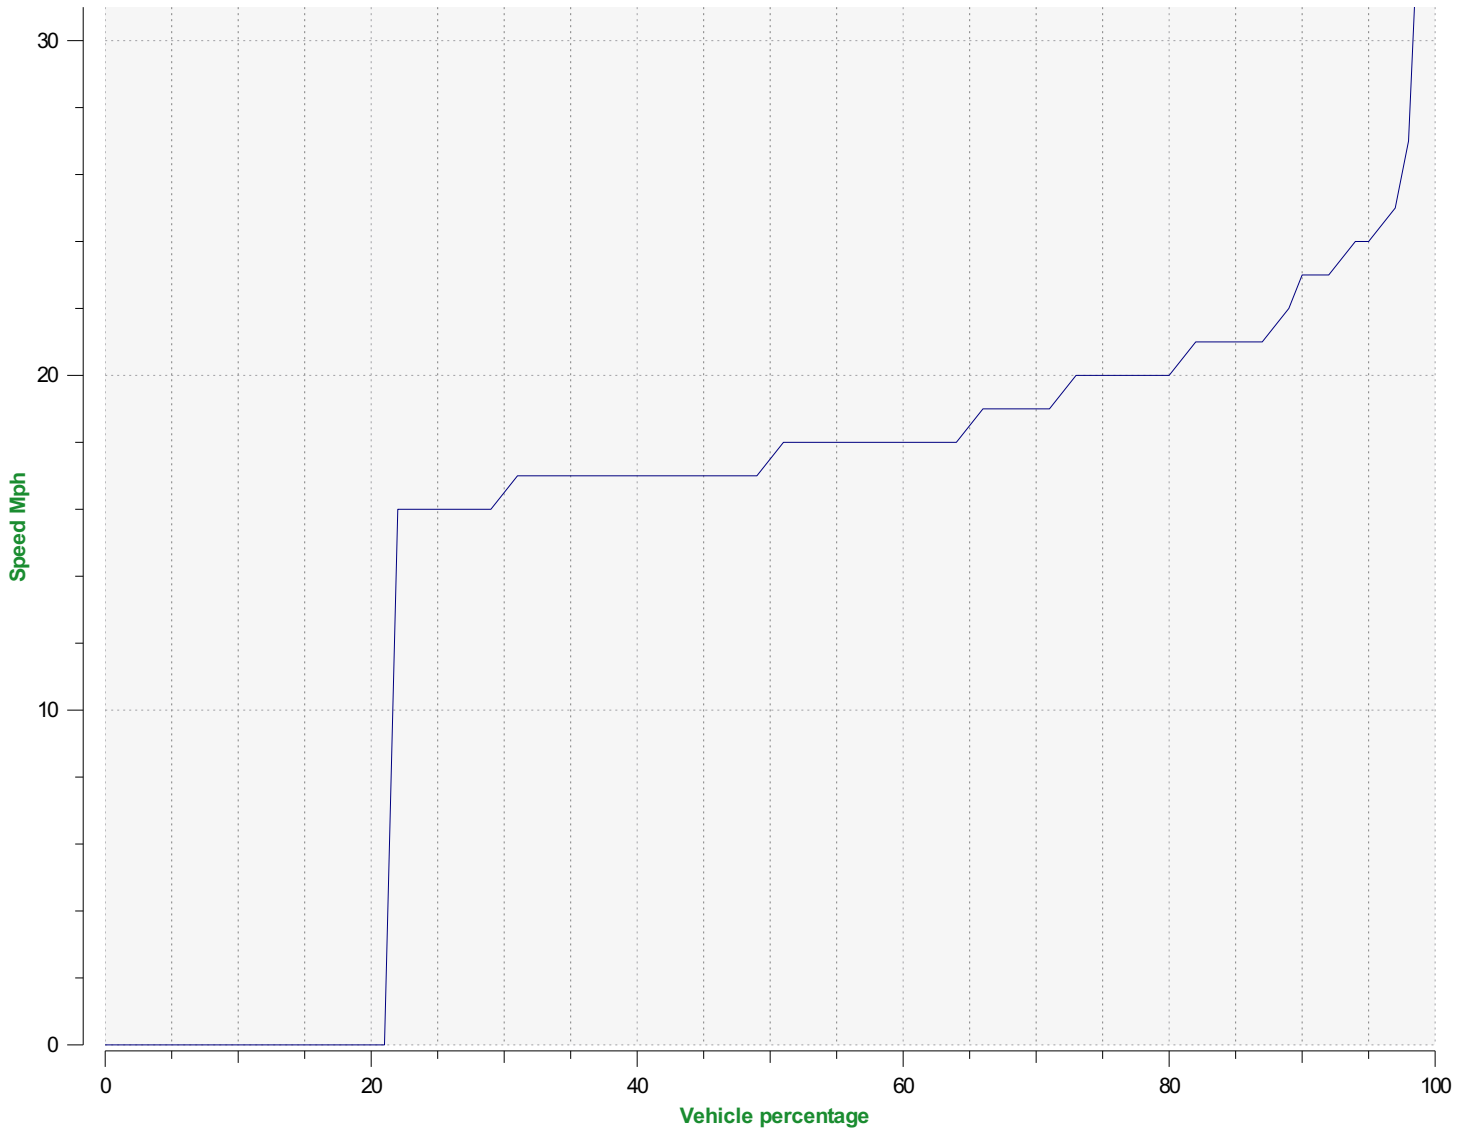

Location:

Comments:

Start date: Sunday, March 3, 2024 12:00 AM
End date: Thursday, March 28, 2024 3:30 PM

Location:

Comments:

Outgoing vehicles

15 - 20 Mph	: 1,466 - (73.45 %)
21 - 26 Mph	: 494 - (24.75 %)
27 - 32 Mph	: 33 - (1.65 %)
33 - 40 Mph	: 3 - (0.15 %)
41 - 60 Mph (et +)	: 0 - (0.00 %)

Start date: Sunday, March 3, 2024 12:00 AM
End date: Thursday, March 28, 2024 3:30 PM

Location:

Comments:

Speed percentiles (incoming)

V30: 16.00Mph **V50:** 17.00Mph **V85:** 20.00Mph

Start date: Sunday, March 3, 2024 12:00 AM
End date: Thursday, March 28, 2024 3:30 PM

Location:

Comments:

Speed percentile(outgoing)

V30: 16.00Mph **V50:** 17.00Mph **V85:** 21.00Mph

Start date: Sunday, March 3, 2024 12:00 AM
End date: Thursday, March 28, 2024 3:30 PM

Location:

Comments: