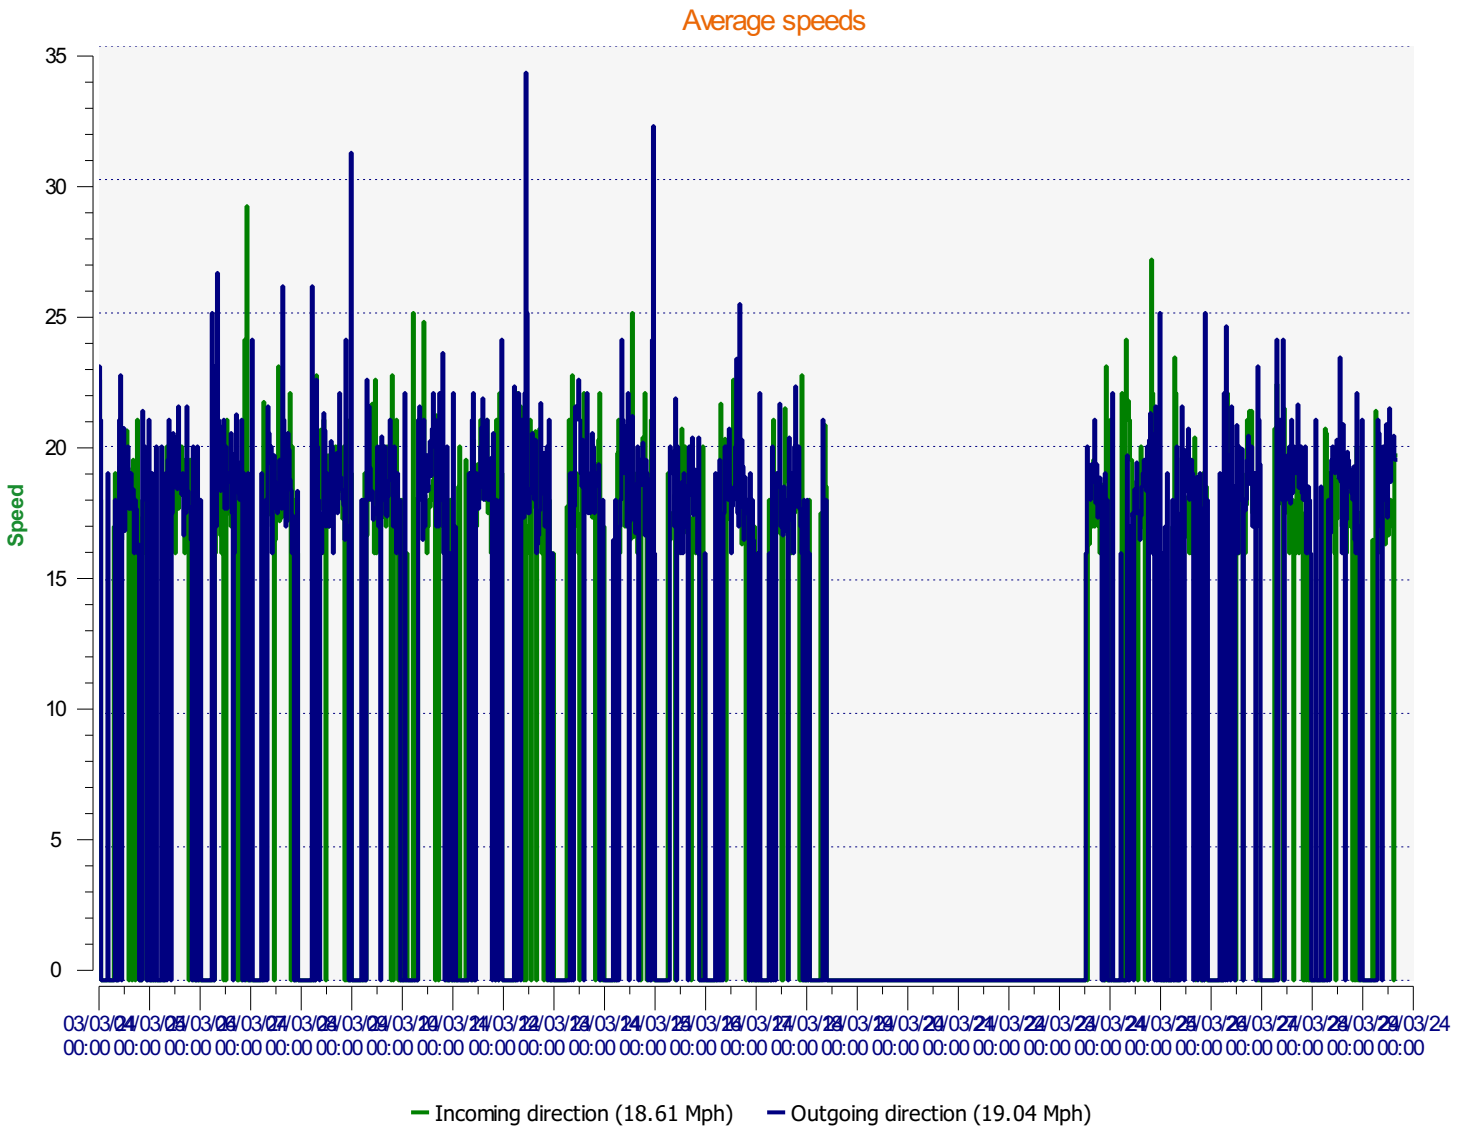

ÉlanCité

DÉTECTER • INFORMER • SÉCURISER

Start date: Sunday, March 3, 2024 12:00 AM
End date: Thursday, March 28, 2024 3:30 PM

Location:

Comments:

Start date: Sunday, March 3, 2024 12:00 AM
End date: Thursday, March 28, 2024 3:30 PM

Location:

Comments:

Start date: Sunday, March 3, 2024 12:00 AM
End date: Thursday, March 28, 2024 3:30 PM

Location:

Comments:

Outgoing vehicles

15 - 20 Mph	: 1,466 - (73.45 %)
21 - 26 Mph	: 494 - (24.75 %)
27 - 32 Mph	: 33 - (1.65 %)
33 - 40 Mph	: 3 - (0.15 %)
41 - 60 Mph (et +)	: 0 - (0.00 %)

Start date: Sunday, March 3, 2024 12:00 AM
End date: Thursday, March 28, 2024 3:30 PM

Location:

Comments:

Speed percentiles (incoming)

V30: 16.00Mph **V50:** 17.00Mph **V85:** 20.00Mph

Start date: Sunday, March 3, 2024 12:00 AM
End date: Thursday, March 28, 2024 3:30 PM

Location:

Comments:

Speed percentile(outgoing)

V30: 16.00Mph **V50:** 17.00Mph **V85:** 21.00Mph

Start date: Sunday, March 3, 2024 12:00 AM
End date: Thursday, March 28, 2024 3:30 PM

Location:

Comments: