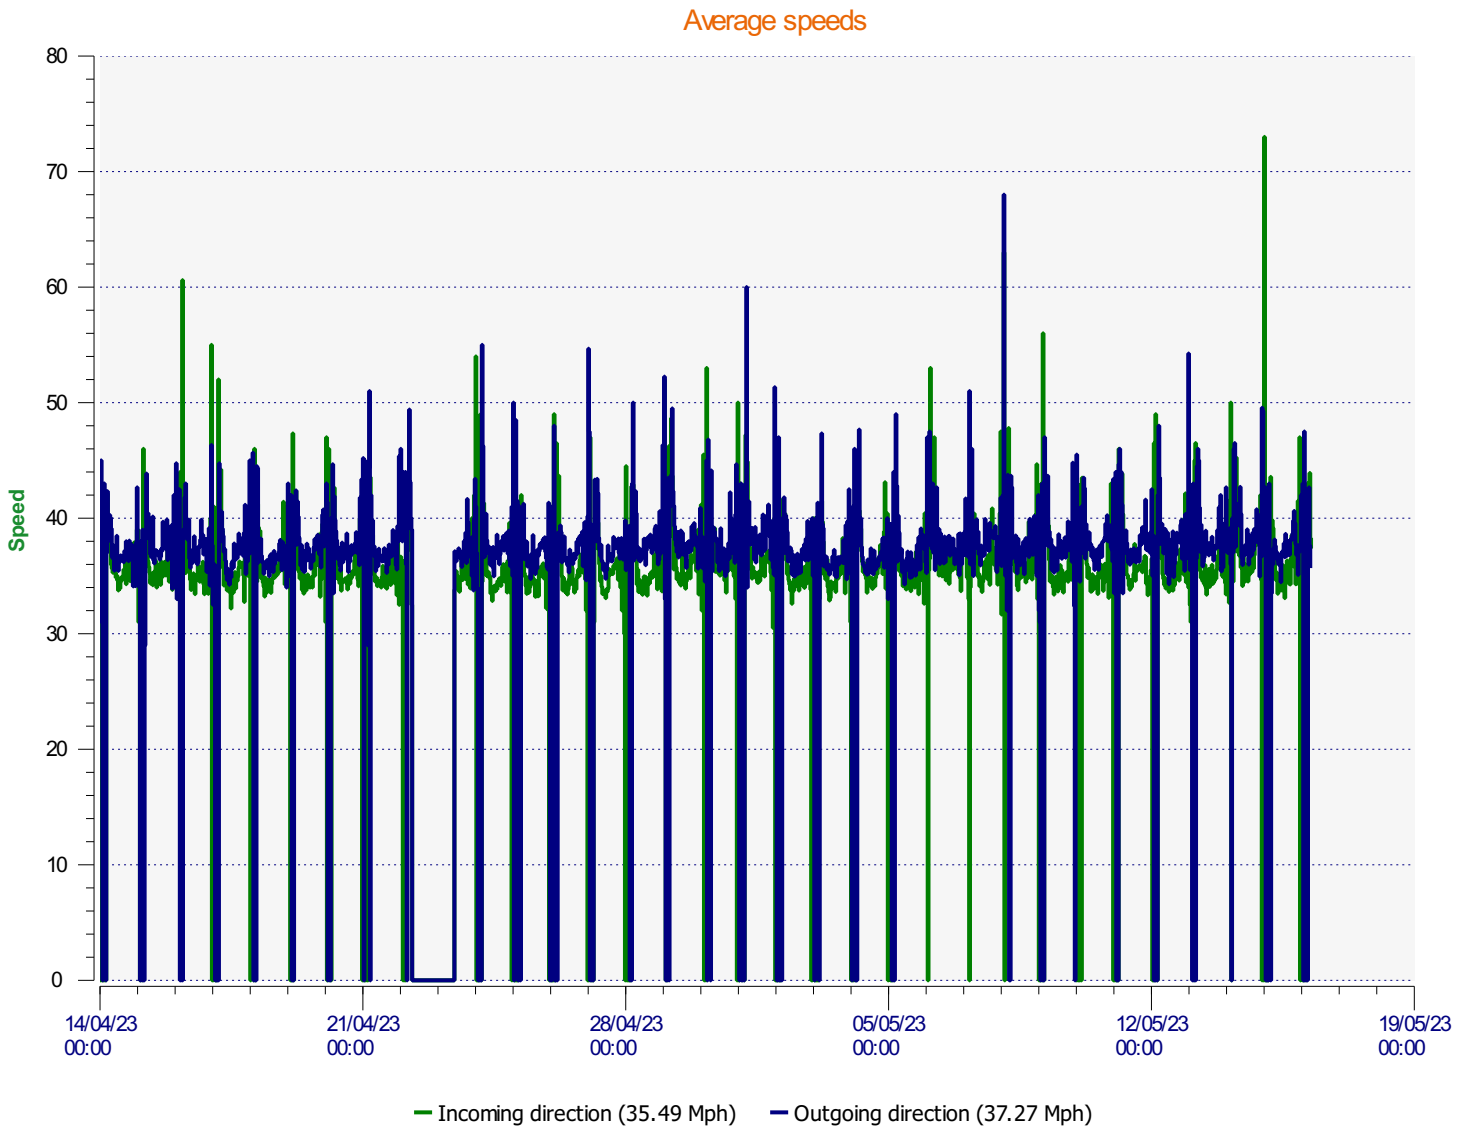

Start date: Friday, April 14, 2023 12:00 AM
End date: Tuesday, May 16, 2023 6:00 AM

Location:

Comments: