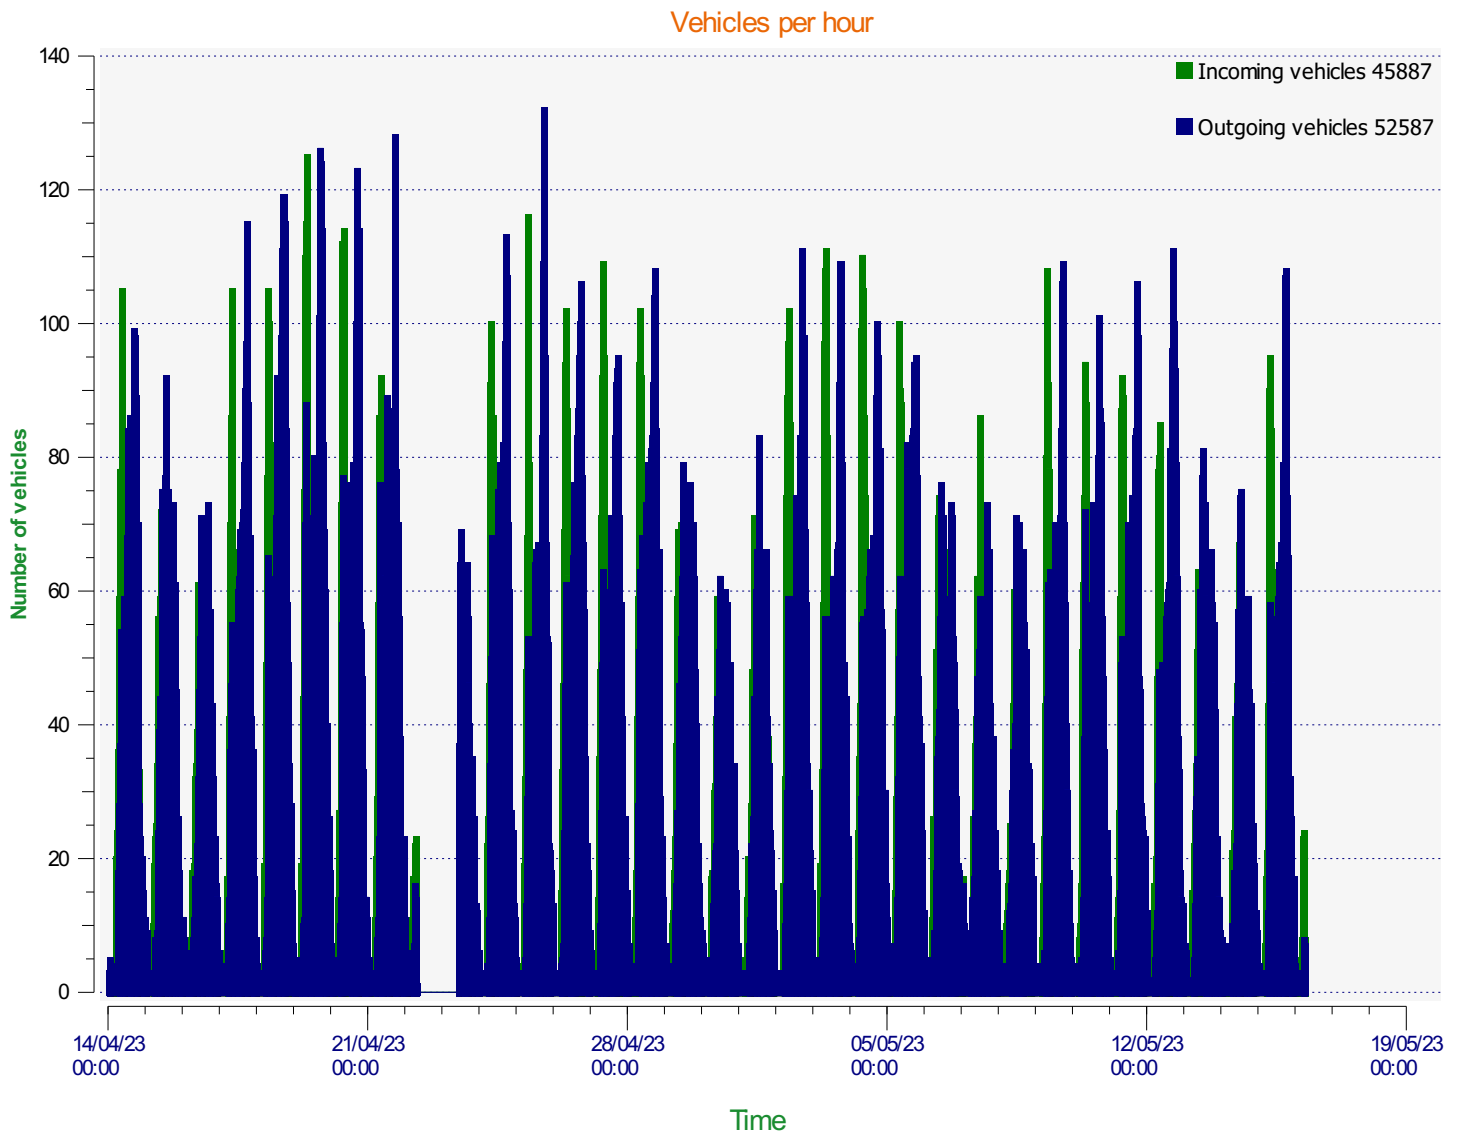

Location:

Comments:

Start date: Friday, April 14, 2023 12:00 AM
End date: Tuesday, May 16, 2023 6:00 AM

Location:

Comments:

Start date: Friday, April 14, 2023 12:00 AM
End date: Tuesday, May 16, 2023 6:00 AM

Location:

Comments:

Start date: Friday, April 14, 2023 12:00 AM
End date: Tuesday, May 16, 2023 6:00 AM

Location:

Comments:

Outgoing vehicles

15 - 40 Mph	: 41,326 - (78.59 %)
41 - 46 Mph	: 8,592 - (16.34 %)
47 - 55 Mph	: 2,406 - (4.58 %)
56 - 100 Mph (et +)	: 263 - (0.50 %)

Start date: Friday, April 14, 2023 12:00 AM
End date: Tuesday, May 16, 2023 6:00 AM

Location:

Comments:

Speed percentiles (incoming)

V30: 32.00Mph **V50:** 34.00Mph **V85:** 39.00Mph

Start date: Friday, April 14, 2023 12:00 AM
End date: Tuesday, May 16, 2023 6:00 AM

Location:

Comments:

Speed percentile(outgoing)

V30: 33.00Mph **V50:** 36.00Mph **V85:** 42.00Mph

Start date: Friday, April 14, 2023 12:00 AM
End date: Tuesday, May 16, 2023 6:00 AM

Location:

Comments: