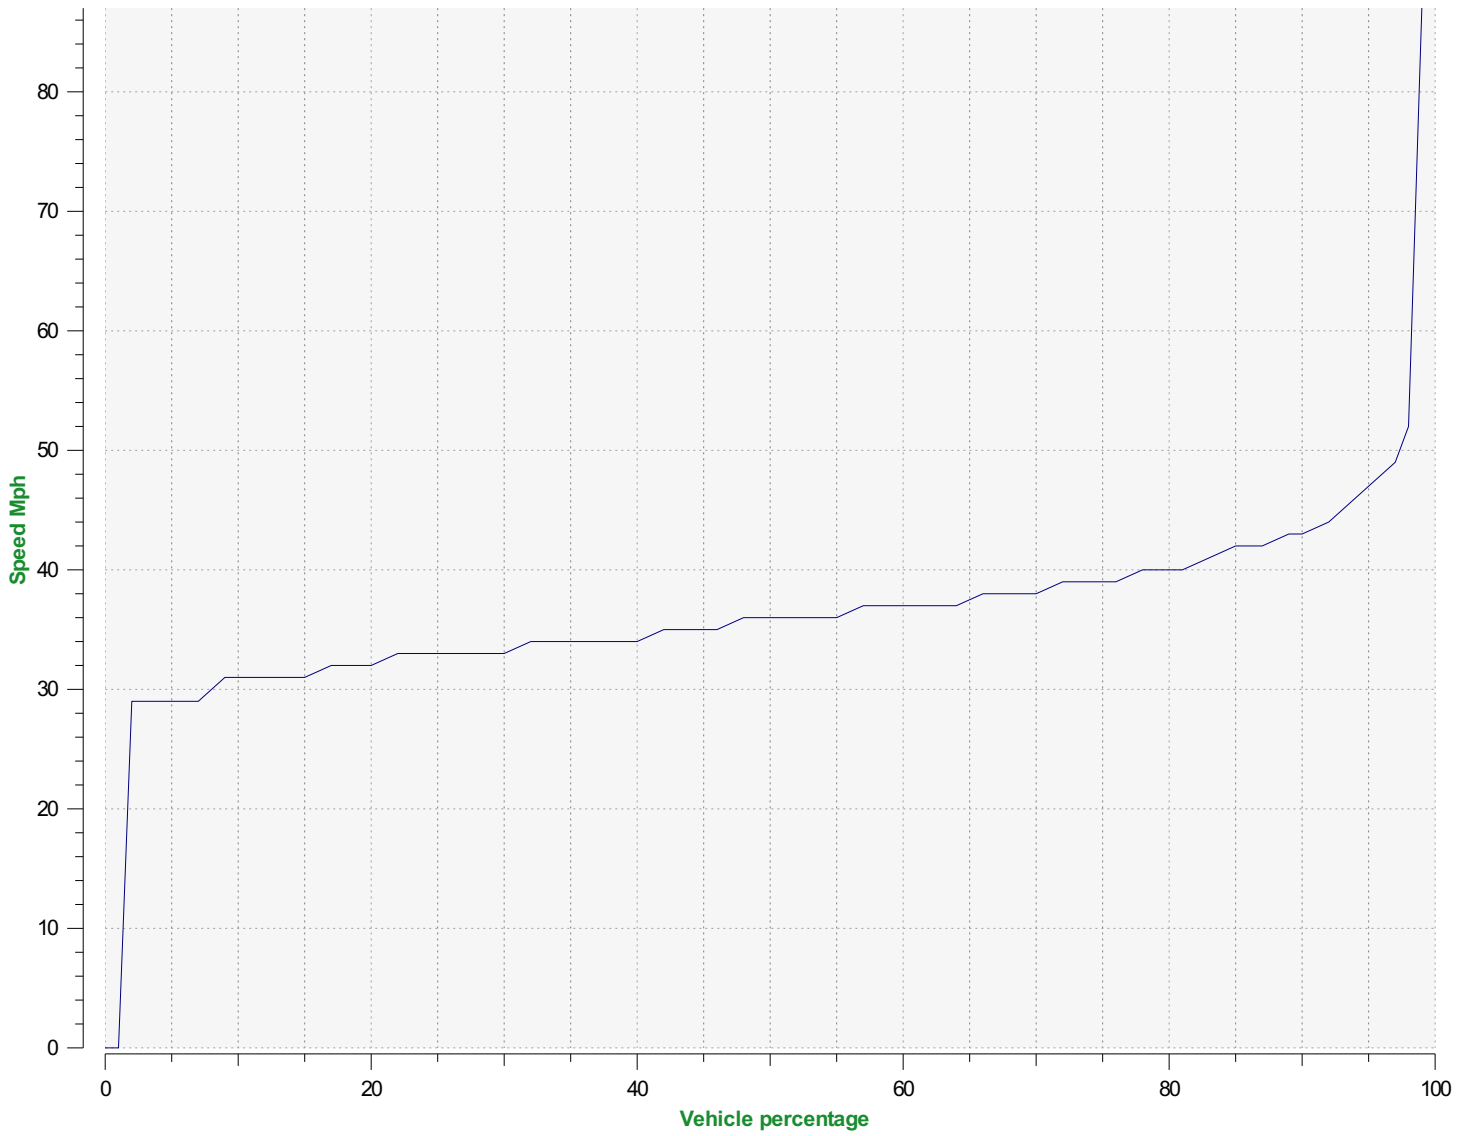

Location:

Comments:

Start date: Friday, April 14, 2023 12:00 AM
End date: Tuesday, May 16, 2023 6:00 AM

Location:

Comments:

Outgoing vehicles

15 - 40 Mph	: 41,326 - (78.59 %)
41 - 46 Mph	: 8,592 - (16.34 %)
47 - 55 Mph	: 2,406 - (4.58 %)
56 - 100 Mph (et +)	: 263 - (0.50 %)

Start date: Friday, April 14, 2023 12:00 AM
End date: Tuesday, May 16, 2023 6:00 AM

Location:

Comments:

Speed percentiles (incoming)

V30: 32.00Mph **V50:** 34.00Mph **V85:** 39.00Mph

Start date: Friday, April 14, 2023 12:00 AM
End date: Tuesday, May 16, 2023 6:00 AM

Location:

Comments:

Speed percentile(outgoing)

V30: 33.00Mph **V50:** 36.00Mph **V85:** 42.00Mph

Start date: Friday, April 14, 2023 12:00 AM
End date: Tuesday, May 16, 2023 6:00 AM

Location:

Comments: