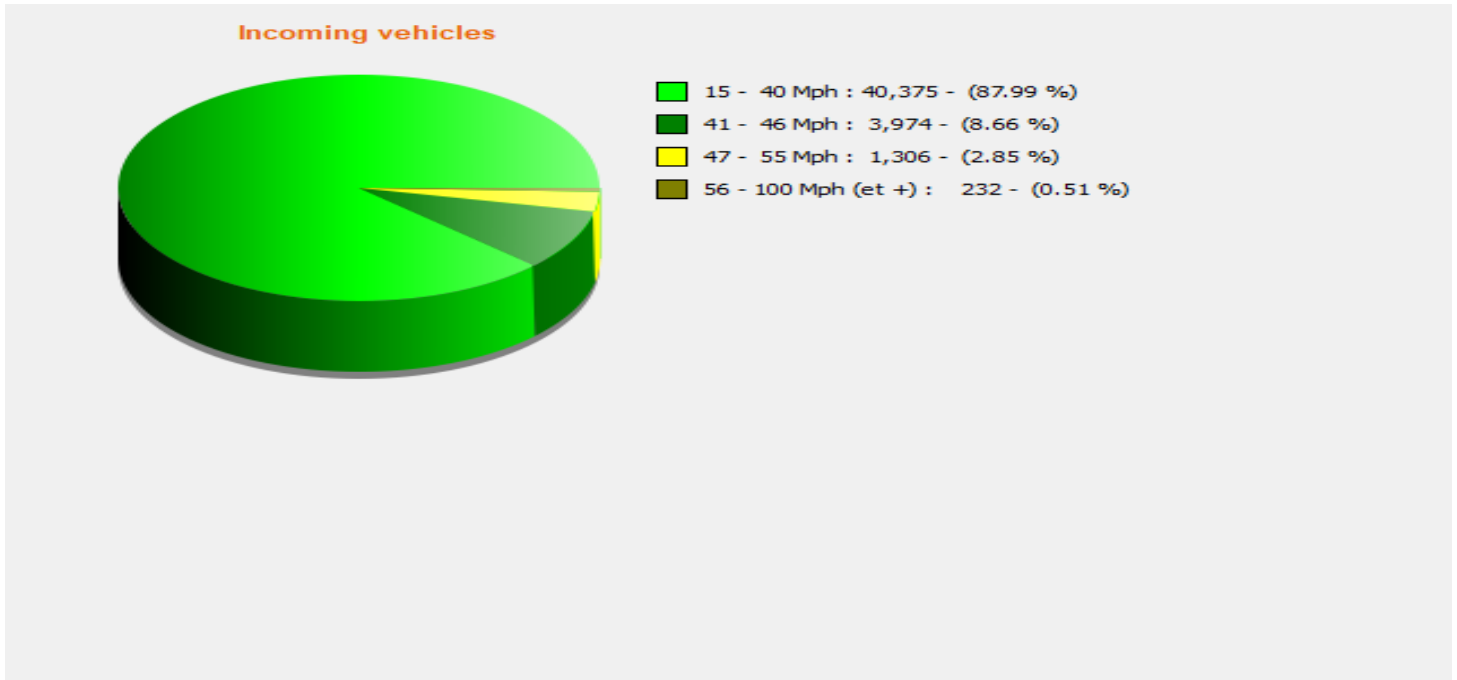

Location:

Comments:

Start date: Friday, April 14, 2023 12:00 AM
End date: Tuesday, May 16, 2023 6:00 AM

Location:

Comments:

Outgoing vehicles

15 - 40 Mph	: 41,326 - (78.59 %)
41 - 46 Mph	: 8,592 - (16.34 %)
47 - 55 Mph	: 2,406 - (4.58 %)
56 - 100 Mph (et +)	: 263 - (0.50 %)