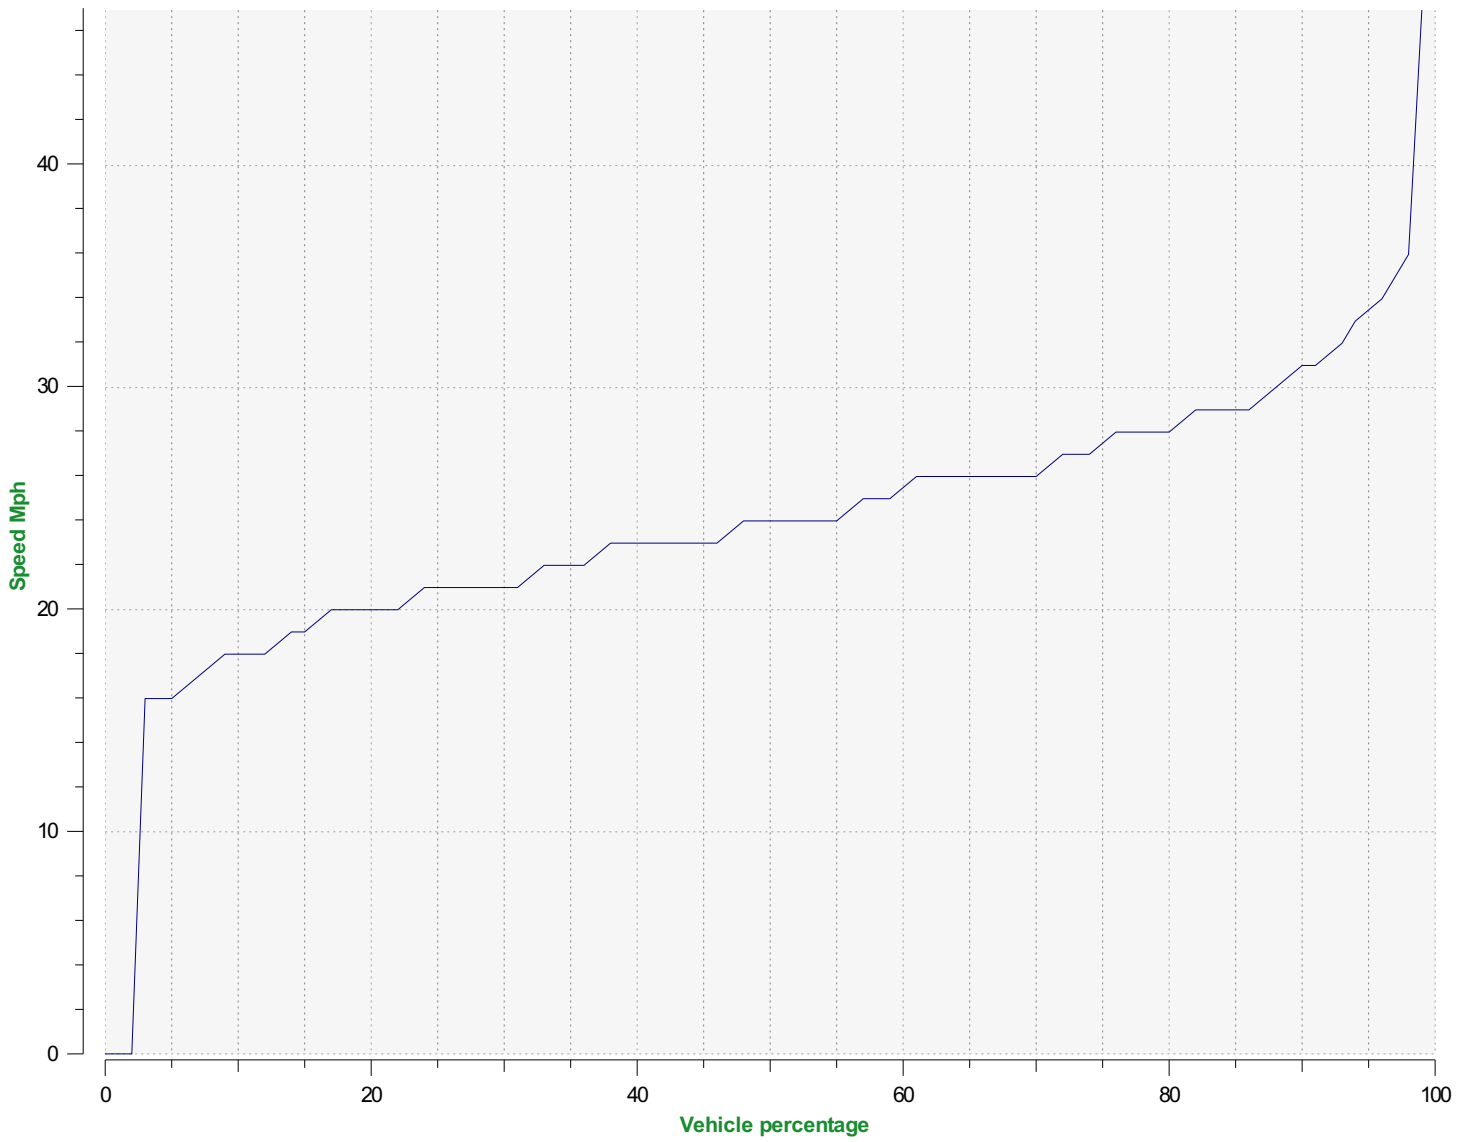

Location:

Comments:

Start date: Monday, November 28, 2022 4:00 PM
End date: Wednesday, December 28, 2022 12:00 PM

Location:

Comments:

Outgoing vehicles

Start date: Monday, November 28, 2022 4:00 PM
End date: Wednesday, December 28, 2022 12:00 PM

Location:

Comments:

Speed percentiles (incoming)

V30: 20.00Mph **V50:** 22.00Mph **V85:** 26.00Mph

Start date: Monday, November 28, 2022 4:00 PM
End date: Wednesday, December 28, 2022 12:00 PM

Location:

Comments:

Speed percentile(outgoing)

V30: 21.00Mph **V50:** 24.00Mph **V85:** 29.00Mph

Start date: Monday, November 28, 2022 4:00 PM
End date: Wednesday, December 28, 2022 12:00 PM

Location:

Comments: