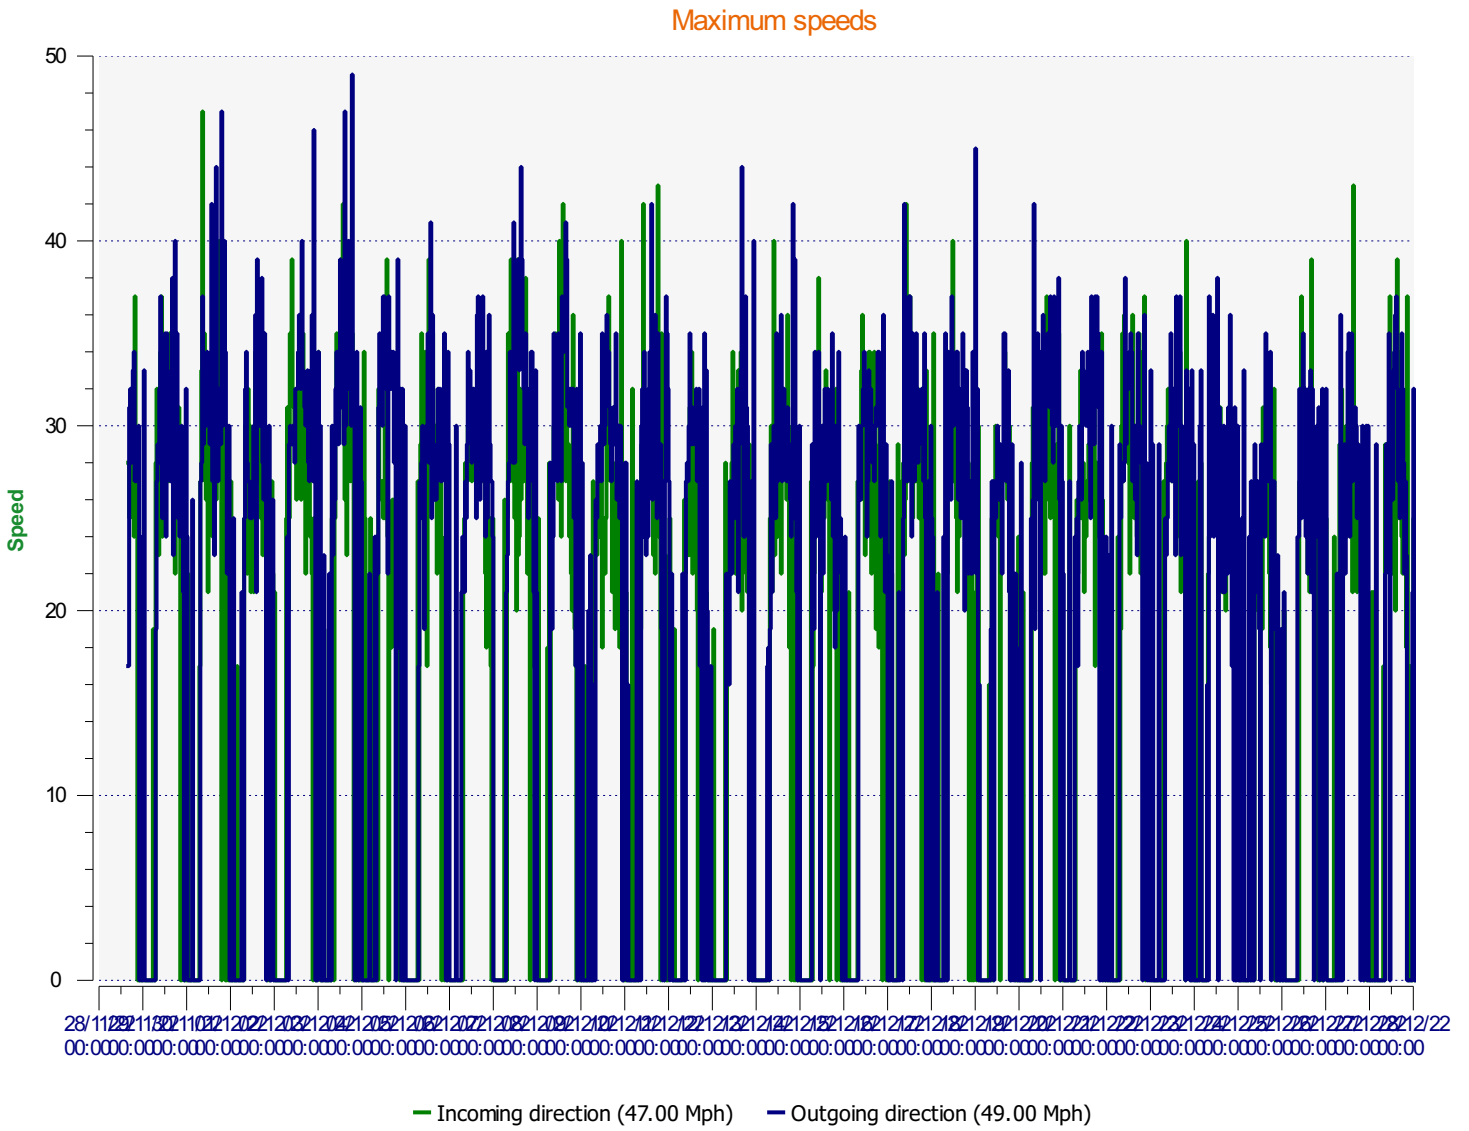

Location:

Comments:

Start date: Monday, November 28, 2022 4:00 PM
End date: Wednesday, December 28, 2022 12:00 PM

Location:

Comments:

Start date: Monday, November 28, 2022 4:00 PM
End date: Wednesday, December 28, 2022 12:00 PM

Location:

Comments:

Start date: Monday, November 28, 2022 4:00 PM
End date: Wednesday, December 28, 2022 12:00 PM

Location:

Comments:

Outgoing vehicles

Start date: Monday, November 28, 2022 4:00 PM
End date: Wednesday, December 28, 2022 12:00 PM

Location:

Comments:

Speed percentiles (incoming)

V30: 20.00Mph **V50:** 22.00Mph **V85:** 26.00Mph

Start date: Monday, November 28, 2022 4:00 PM
End date: Wednesday, December 28, 2022 12:00 PM

Location:

Comments:

Speed percentile(outgoing)

V30: 21.00Mph **V50:** 24.00Mph **V85:** 29.00Mph

Start date: Monday, November 28, 2022 4:00 PM
End date: Wednesday, December 28, 2022 12:00 PM

Location:

Comments: