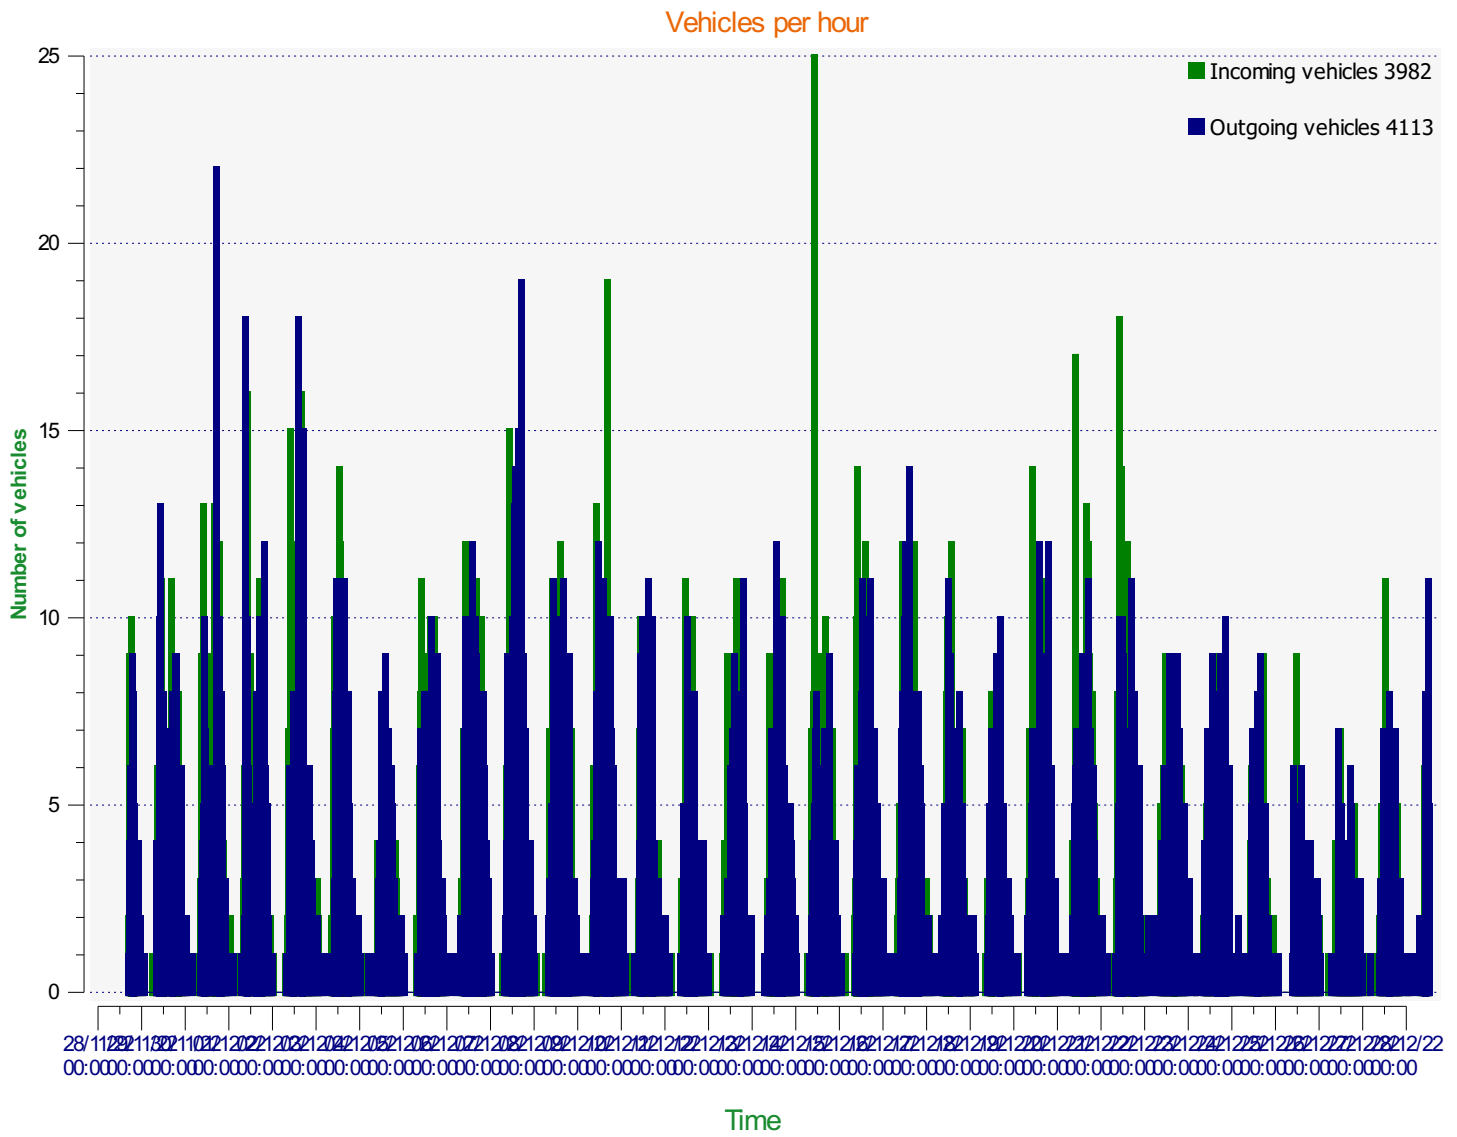

Location:

Comments:

Start date: Monday, November 28, 2022 4:00 PM
End date: Wednesday, December 28, 2022 12:00 PM

Location:

Comments:

Start date: Monday, November 28, 2022 4:00 PM
End date: Wednesday, December 28, 2022 12:00 PM

Location:

Comments:

Start date: Monday, November 28, 2022 4:00 PM
End date: Wednesday, December 28, 2022 12:00 PM

Location:

Comments:

Outgoing vehicles

Start date: Monday, November 28, 2022 4:00 PM
End date: Wednesday, December 28, 2022 12:00 PM

Location:

Comments:

Speed percentiles (incoming)

V30: 20.00Mph **V50:** 22.00Mph **V85:** 26.00Mph

Start date: Monday, November 28, 2022 4:00 PM
End date: Wednesday, December 28, 2022 12:00 PM

Location:

Comments:

Speed percentile(outgoing)

V30: 21.00Mph **V50:** 24.00Mph **V85:** 29.00Mph

Start date: Monday, November 28, 2022 4:00 PM
End date: Wednesday, December 28, 2022 12:00 PM

Location:

Comments: