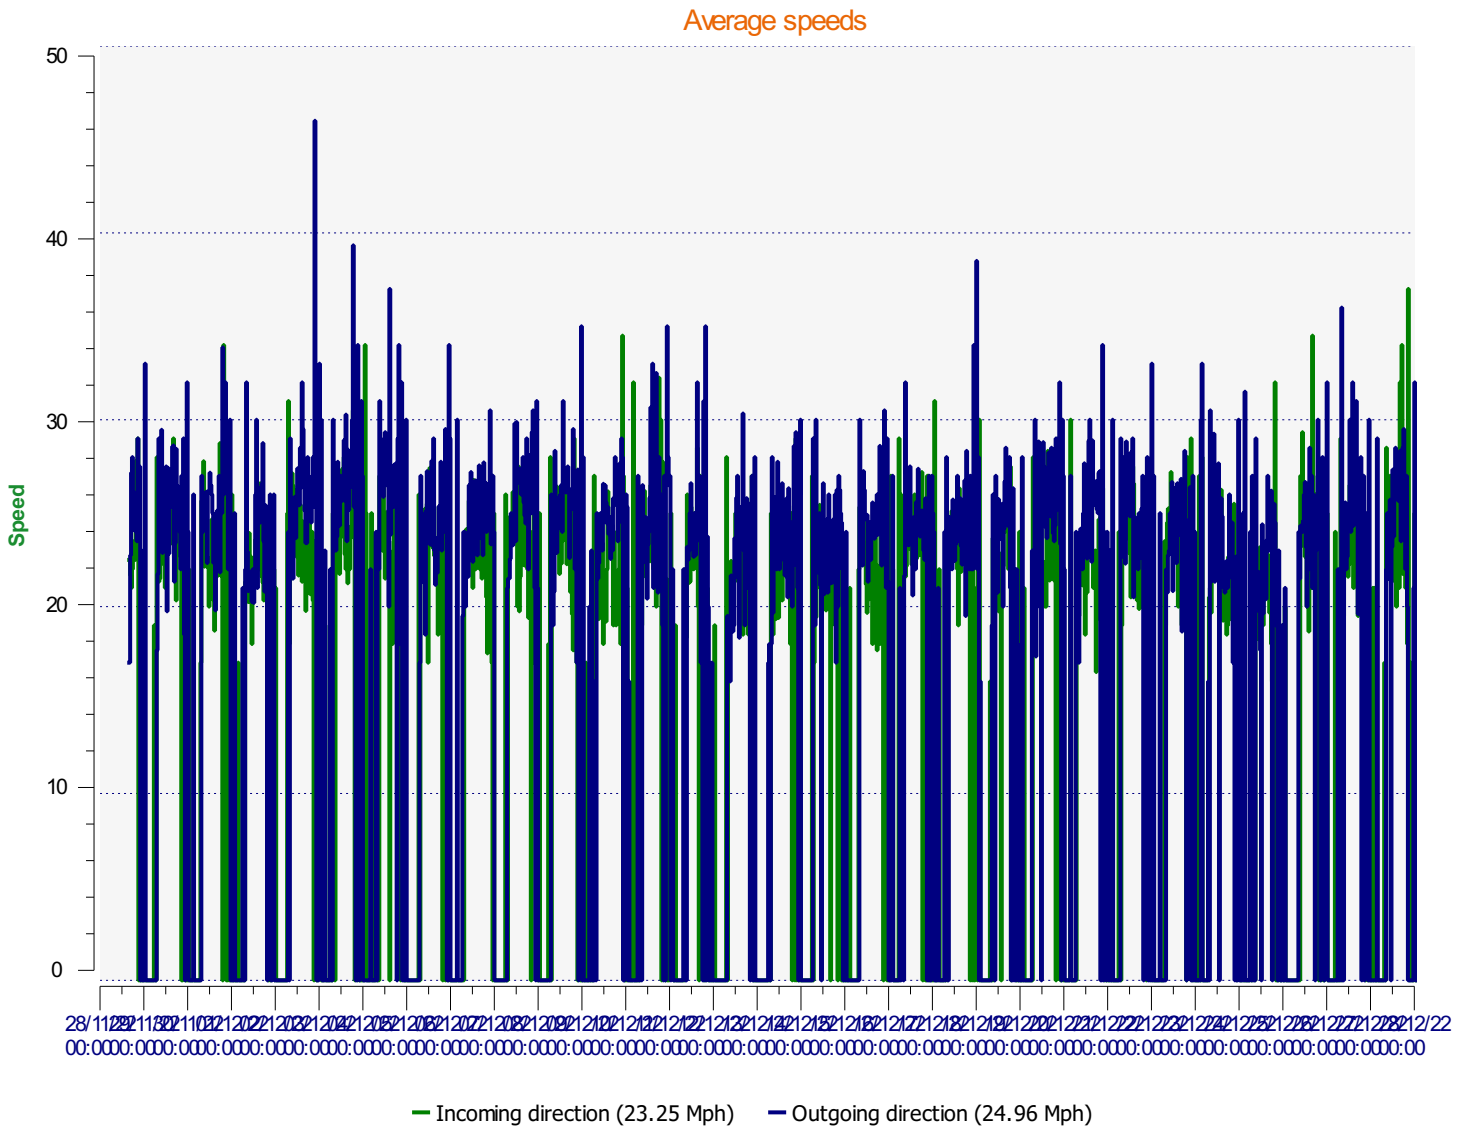

Start date: Monday, November 28, 2022 4:00 PM
End date: Wednesday, December 28, 2022 12:00 PM

Location:

Comments: