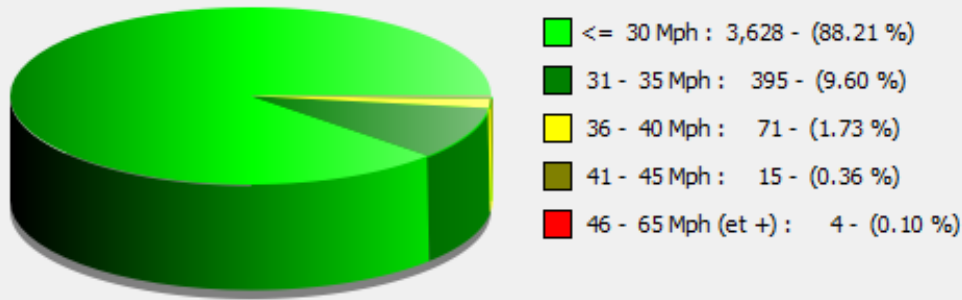

Location:

Comments:

Start date: Monday, November 28, 2022 4:00 PM
End date: Wednesday, December 28, 2022 12:00 PM

Location:

Comments:

Outgoing vehicles

Start date: Monday, November 28, 2022 4:00 PM
End date: Wednesday, December 28, 2022 12:00 PM

Location:

Comments:

Speed percentiles (incoming)

V30: 20.00Mph **V50:** 22.00Mph **V85:** 26.00Mph

Start date: Monday, November 28, 2022 4:00 PM
End date: Wednesday, December 28, 2022 12:00 PM

Location:

Comments: