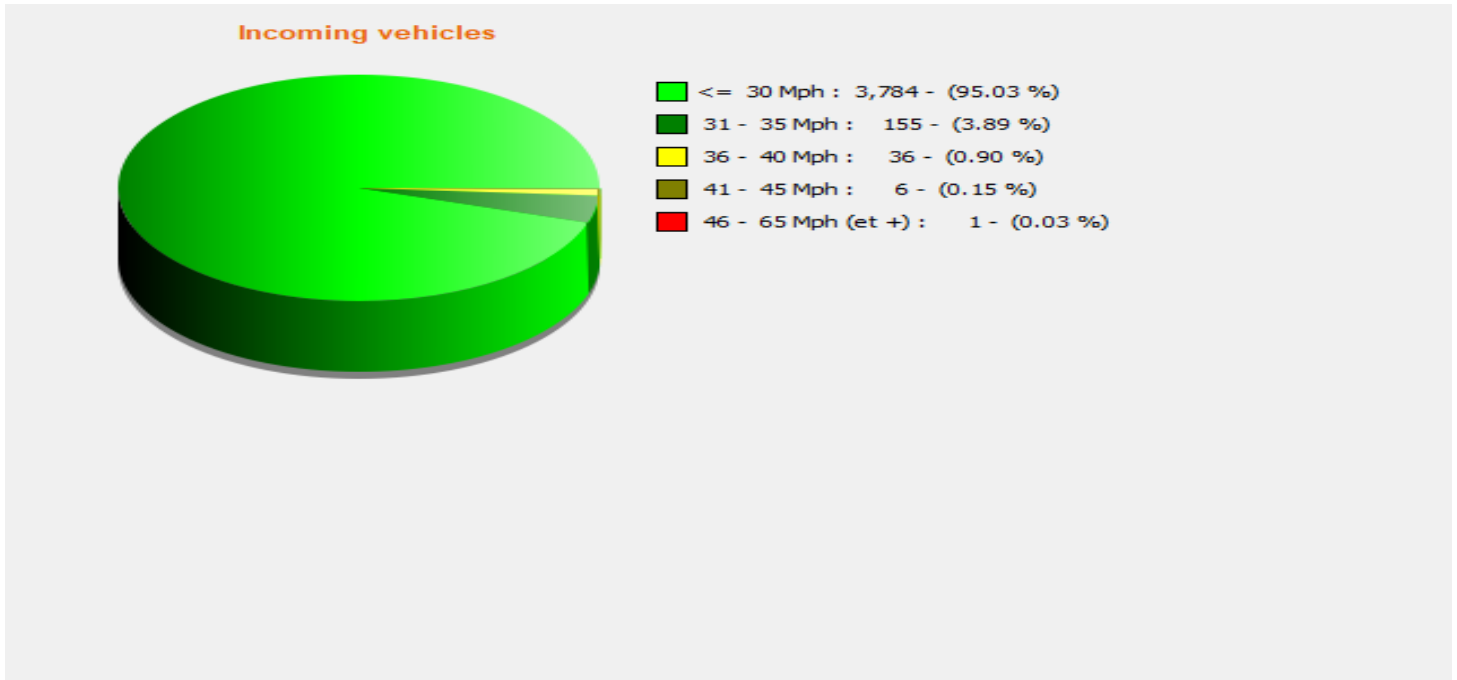

Location:

Comments:

Start date: Monday, November 28, 2022 4:00 PM
End date: Wednesday, December 28, 2022 12:00 PM

Location:

Comments:

Start date: Monday, November 28, 2022 4:00 PM
End date: Wednesday, December 28, 2022 12:00 PM

Location:

Comments:

Start date: Monday, November 28, 2022 4:00 PM
End date: Wednesday, December 28, 2022 12:00 PM

Location:

Comments:

Outgoing vehicles

Start date: Monday, November 28, 2022 4:00 PM
End date: Wednesday, December 28, 2022 12:00 PM