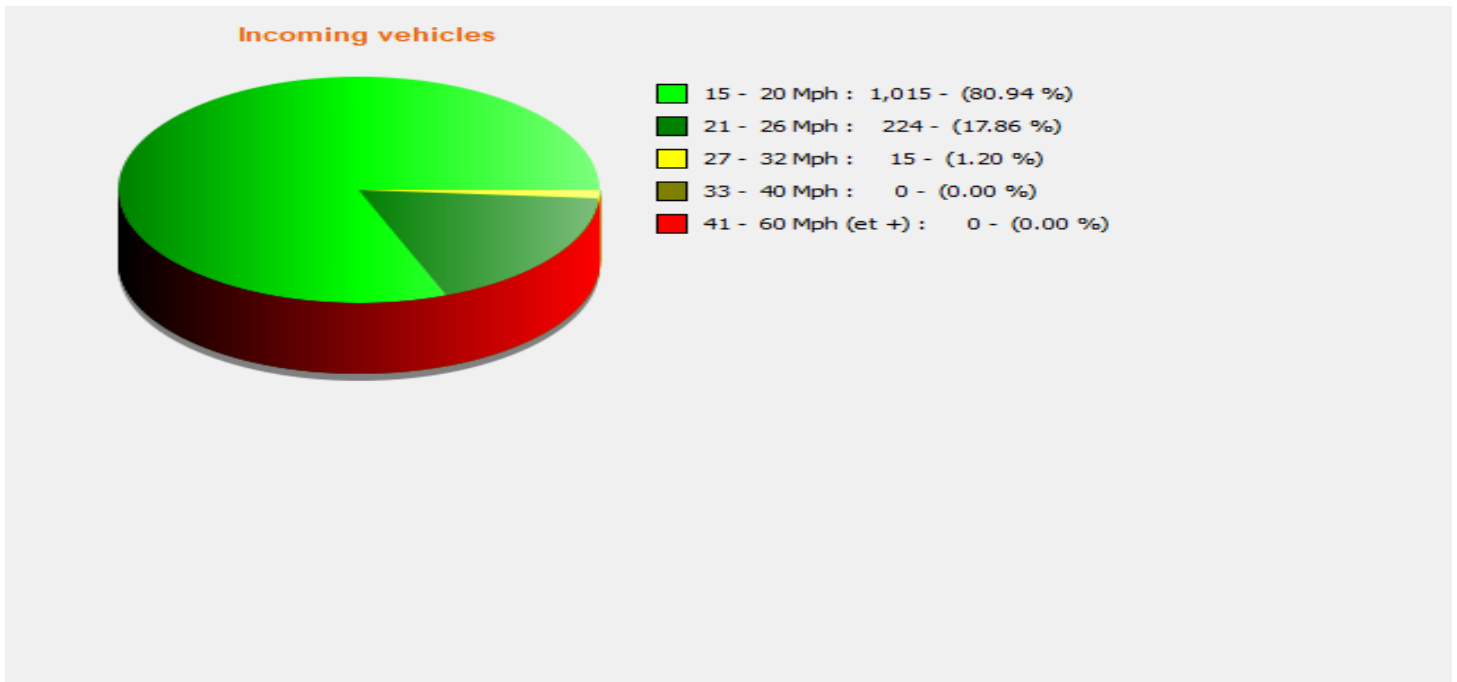

Start date: Thursday, December 29, 2022 12:00 AM
End date: Friday, January 20, 2023 3:00 PM

Location:

Comments: