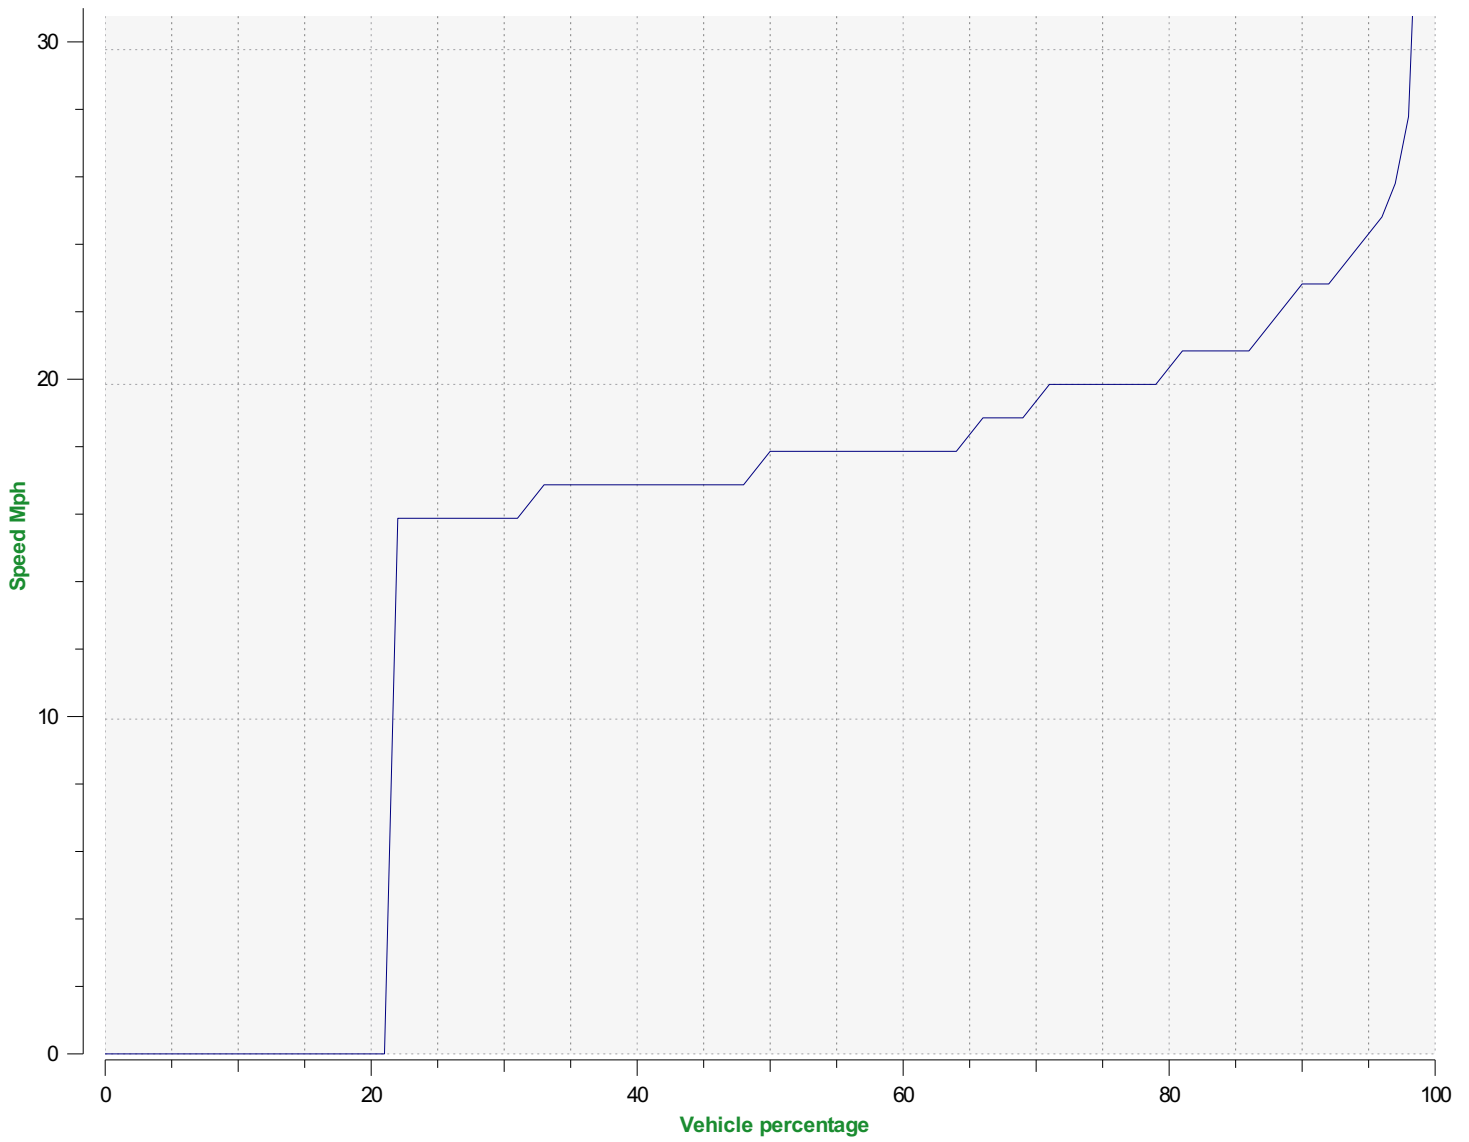

Location:

Comments:

Outgoing vehicles

Start date: Thursday, December 29, 2022 12:00 AM
End date: Friday, January 20, 2023 3:00 PM

Location:

Comments:

Speed percentiles (incoming)

V30: 16.00Mph **V50:** 17.00Mph **V85:** 20.00Mph

Start date: Thursday, December 29, 2022 12:00 AM
End date: Friday, January 20, 2023 3:00 PM

Location:

Comments:

Speed percentile(outgoing)

V30: 16.00Mph **V50:** 18.00Mph **V85:** 21.00Mph

Start date: Thursday, December 29, 2022 12:00 AM
End date: Friday, January 20, 2023 3:00 PM