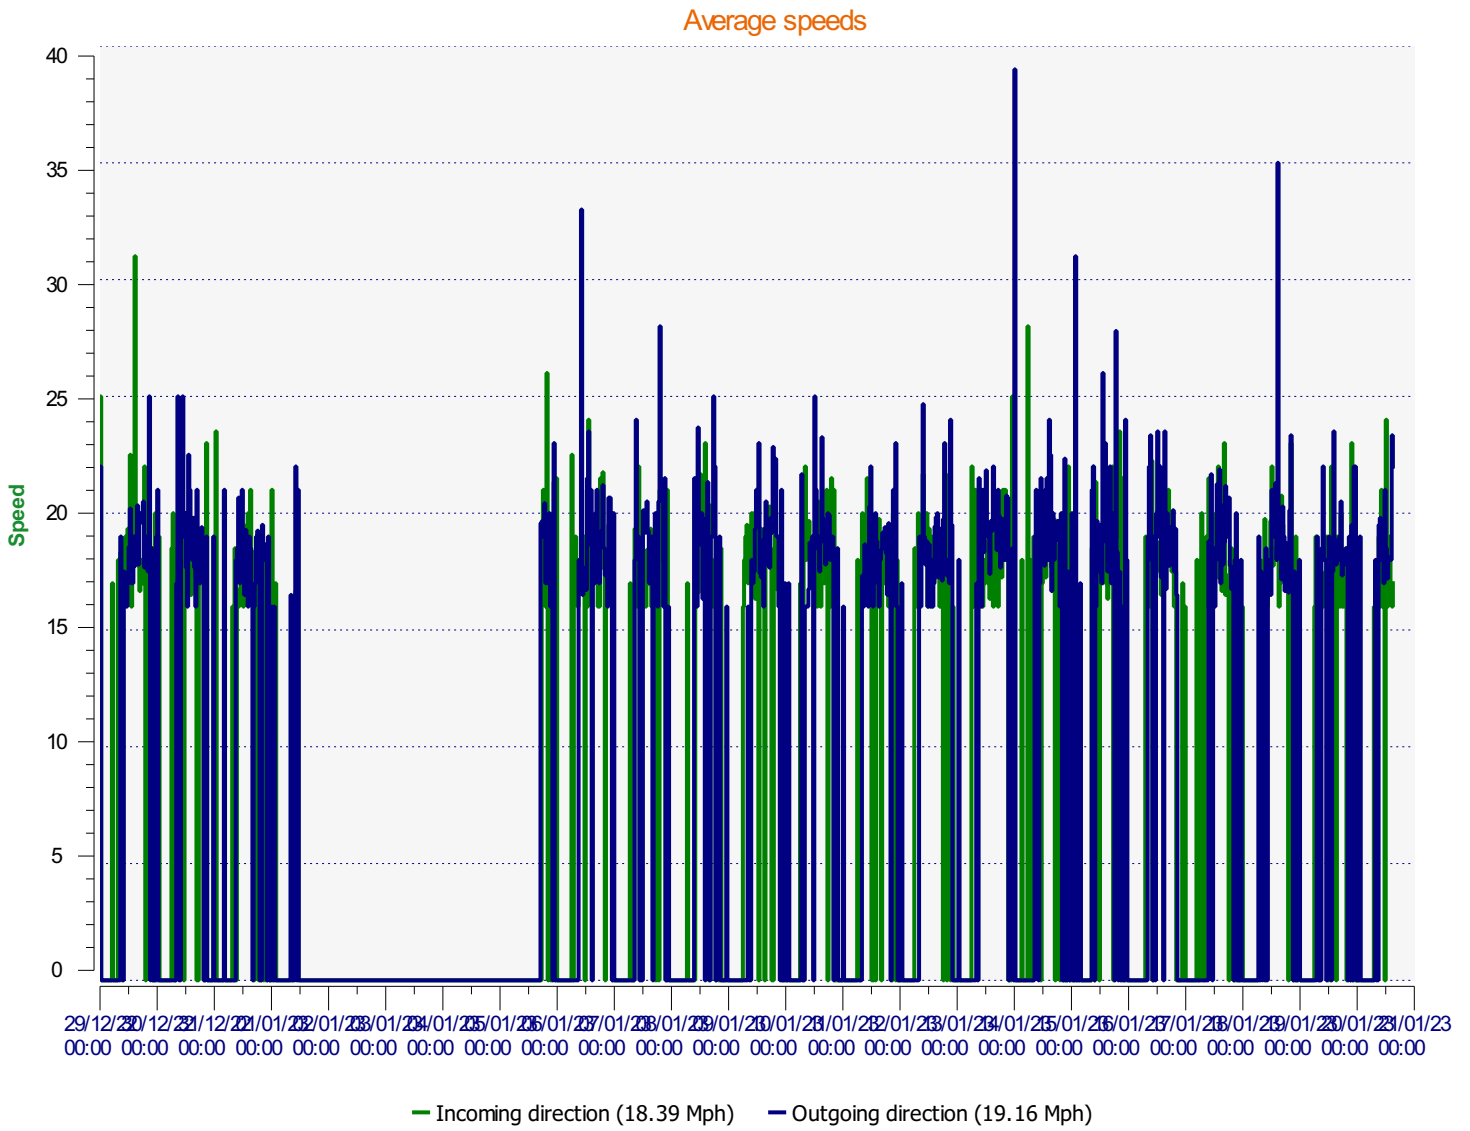

Élan Cité

DÉTECTER • INFORMER • SÉCURISER

Start date: Thursday, December 29, 2022 12:00 AM
End date: Friday, January 20, 2023 3:00 PM

Location:

Comments:

Start date: Thursday, December 29, 2022 12:00 AM
End date: Friday, January 20, 2023 3:00 PM

Location:

Comments:

Start date: Thursday, December 29, 2022 12:00 AM
End date: Friday, January 20, 2023 3:00 PM

Location:

Comments:

Start date: Thursday, December 29, 2022 12:00 AM
End date: Friday, January 20, 2023 3:00 PM

Location:

Comments:

Outgoing vehicles

Start date: Thursday, December 29, 2022 12:00 AM
End date: Friday, January 20, 2023 3:00 PM

Location:

Comments:

Speed percentiles (incoming)

V30: 16.00Mph **V50:** 17.00Mph **V85:** 20.00Mph

Start date: Thursday, December 29, 2022 12:00 AM
End date: Friday, January 20, 2023 3:00 PM

Location:

Comments:

Speed percentile(outgoing)

V30: 16.00Mph **V50:** 18.00Mph **V85:** 21.00Mph

Start date: Thursday, December 29, 2022 12:00 AM
End date: Friday, January 20, 2023 3:00 PM