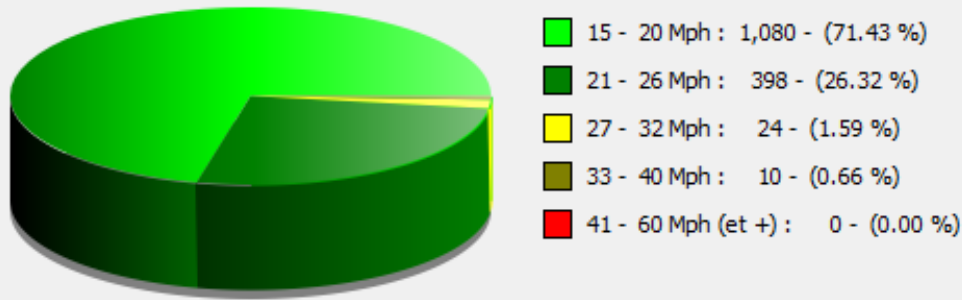

Location:

Comments:

Outgoing vehicles

Start date: Thursday, December 29, 2022 12:00 AM
End date: Friday, January 20, 2023 3:00 PM

Location:

Comments:

Speed percentiles (incoming)

V30: 16.00Mph **V50:** 17.00Mph **V85:** 20.00Mph