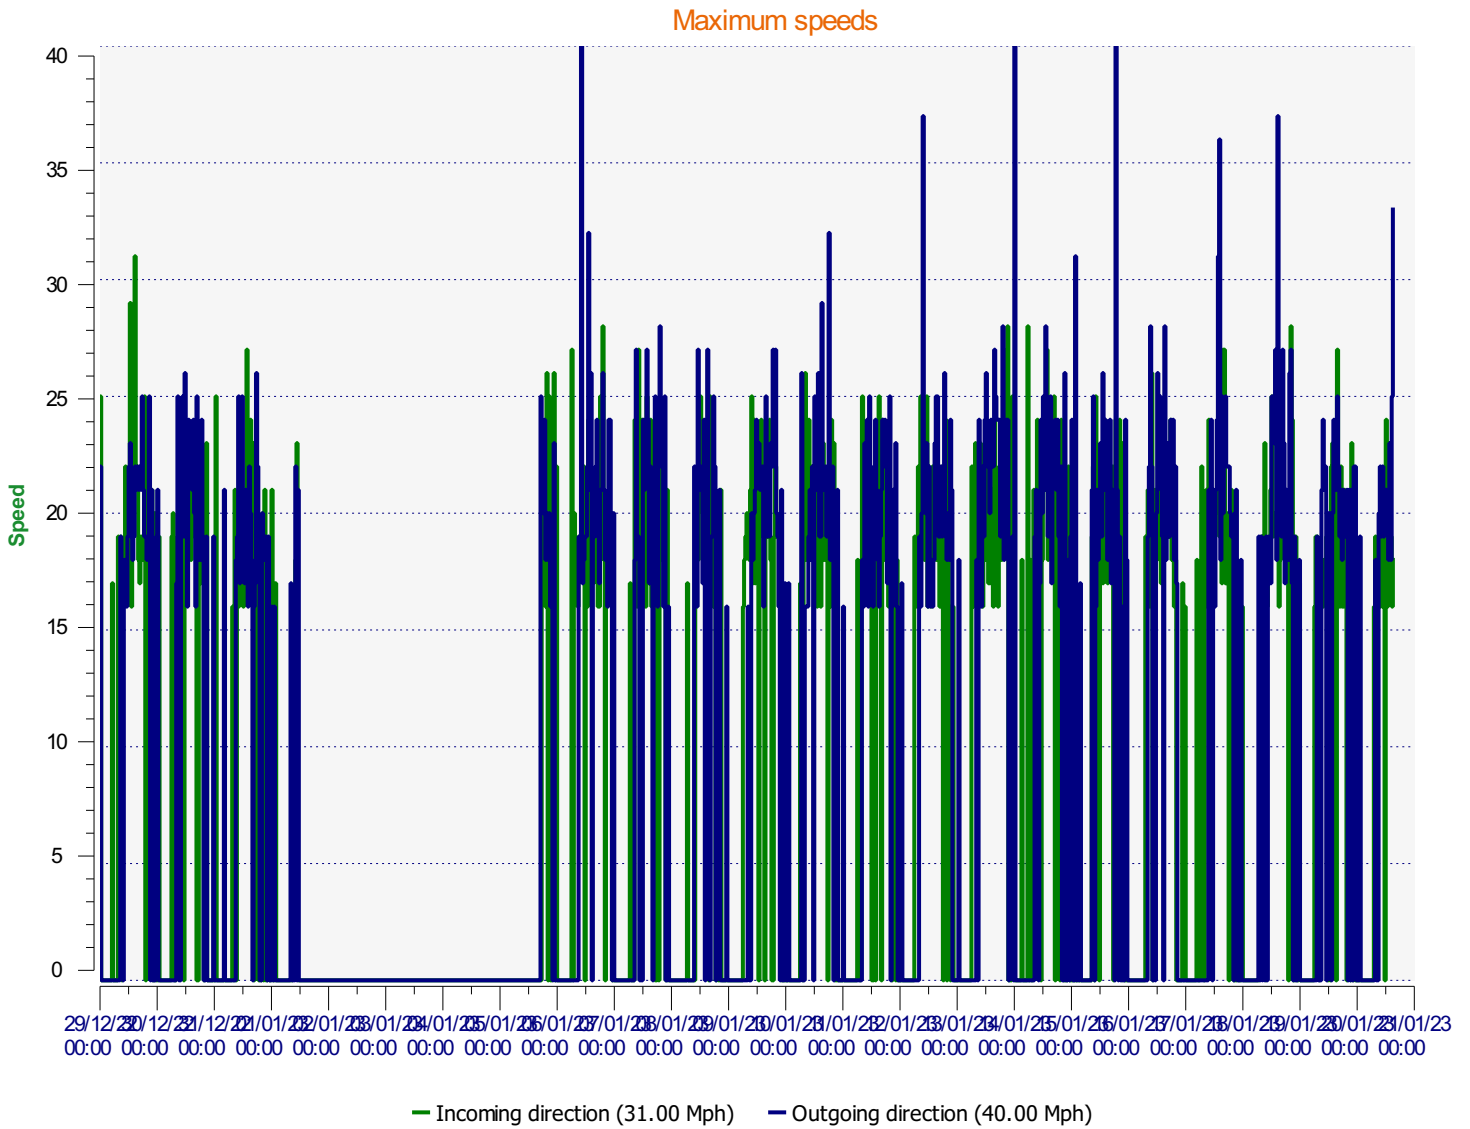

Élan Cité

DÉTECTER • INFORMER • SÉCURISER

Start date: Thursday, December 29, 2022 12:00 AM
End date: Friday, January 20, 2023 3:00 PM

Location:

Comments:

Start date: Thursday, December 29, 2022 12:00 AM
End date: Friday, January 20, 2023 3:00 PM

Location:

Comments:

Start date: Thursday, December 29, 2022 12:00 AM
End date: Friday, January 20, 2023 3:00 PM

Location:

Comments:

Start date: Thursday, December 29, 2022 12:00 AM
End date: Friday, January 20, 2023 3:00 PM

Location:

Comments:

Outgoing vehicles

Start date: Thursday, December 29, 2022 12:00 AM
End date: Friday, January 20, 2023 3:00 PM

Location:

Comments:

Speed percentiles (incoming)

V30: 16.00Mph **V50:** 17.00Mph **V85:** 20.00Mph

Start date: Thursday, December 29, 2022 12:00 AM
End date: Friday, January 20, 2023 3:00 PM

Location:

Comments:

Speed percentile(outgoing)

V30: 16.00Mph **V50:** 18.00Mph **V85:** 21.00Mph

Start date: Thursday, December 29, 2022 12:00 AM
End date: Friday, January 20, 2023 3:00 PM